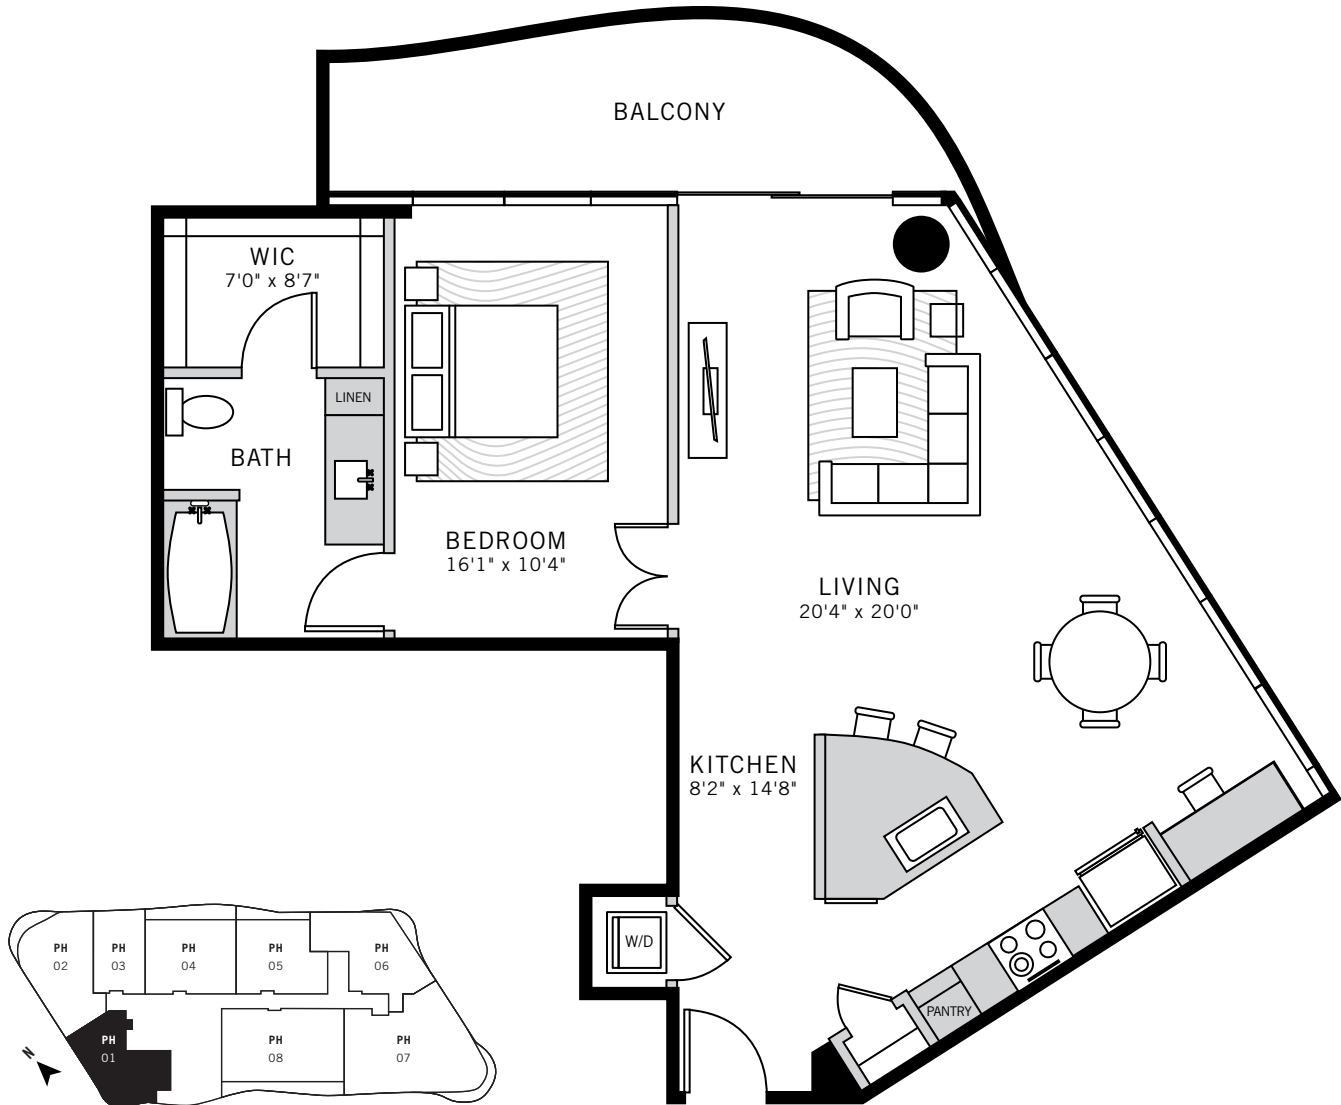

# 1

## PENTHOUSE SUITE 1

1 BED / 1 BATH / 926 ft<sup>2</sup>

Floor plans shown are not to any particular scale and are subject to change. All dimensions are approximate, are subject to change, and are measured using specific measurement methods, which dimensions may vary from the description and definition of the "residence" and "unit" as set forth in the purchase contract and which will be conveyed.