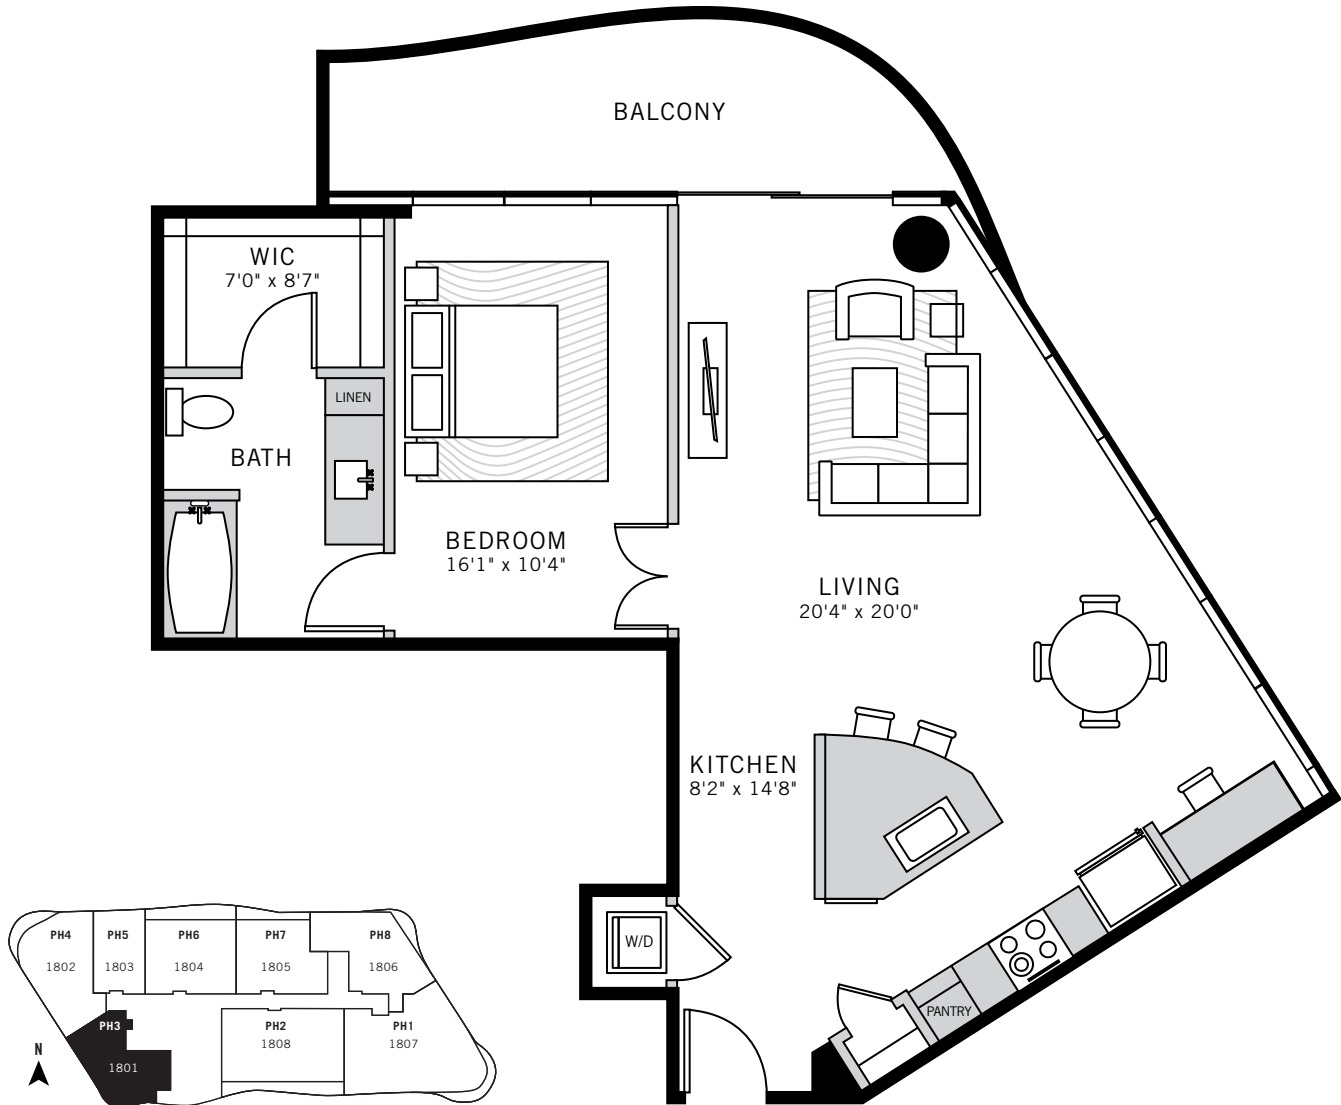

1

UPTOWN

Floor Plans

P. 214 468 0001 2619 MCKINNEY AVENUE, DALLAS, TEXAS 75204 ONEUPTOWN.COM

PENTHOUSE SUITE 1

1 BED / 1 BATH / 926 ft²

Floor plans shown are not to any particular scale and are subject to change. All dimensions are approximate, are subject to change, and are measured using specific measurement methods, which dimensions may vary from the description and definition of the "residence" and "unit" as set forth in the purchase contract and which will be conveyed.