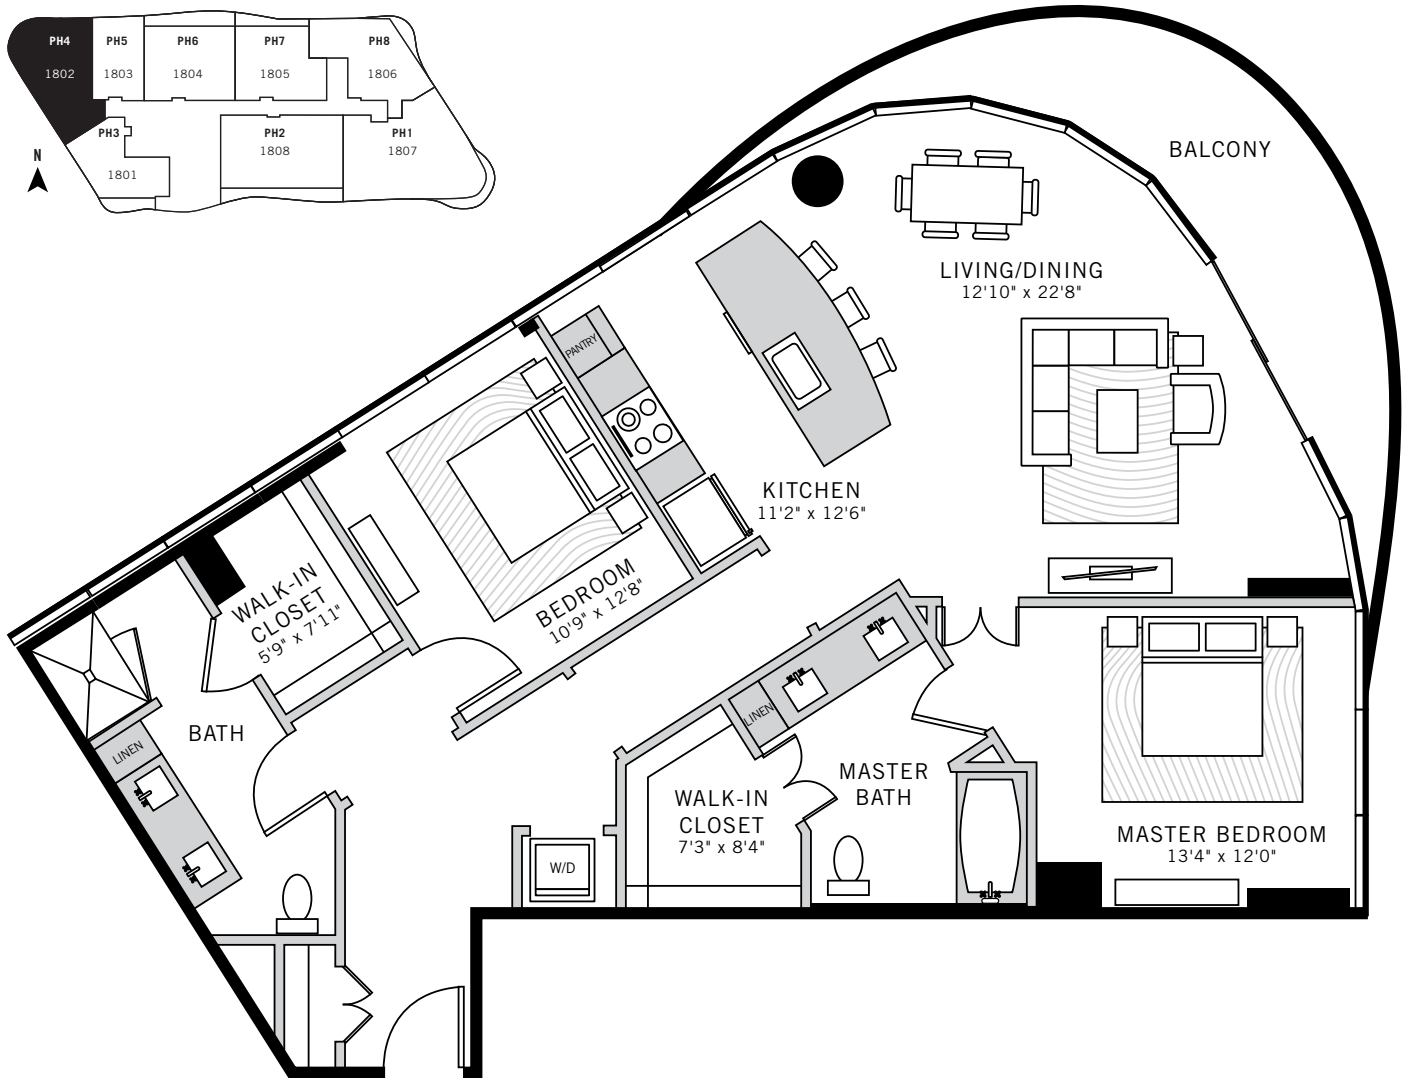

1

UPTOWN

Floor Plans

P. 214 468 0001 2619 MCKINNEY AVENUE, DALLAS, TEXAS 75204 ONEUPTOWN.COM

PENTHOUSE SUITE 2

2 BED / 2 BATH / 1275 ft²

Floor plans shown are not to any particular scale and are subject to change. All dimensions are approximate, are subject to change, and are measured using specific measurement methods, which dimensions may vary from the description and definition of the "residence" and "unit" as set forth in the purchase contract and which will be conveyed.