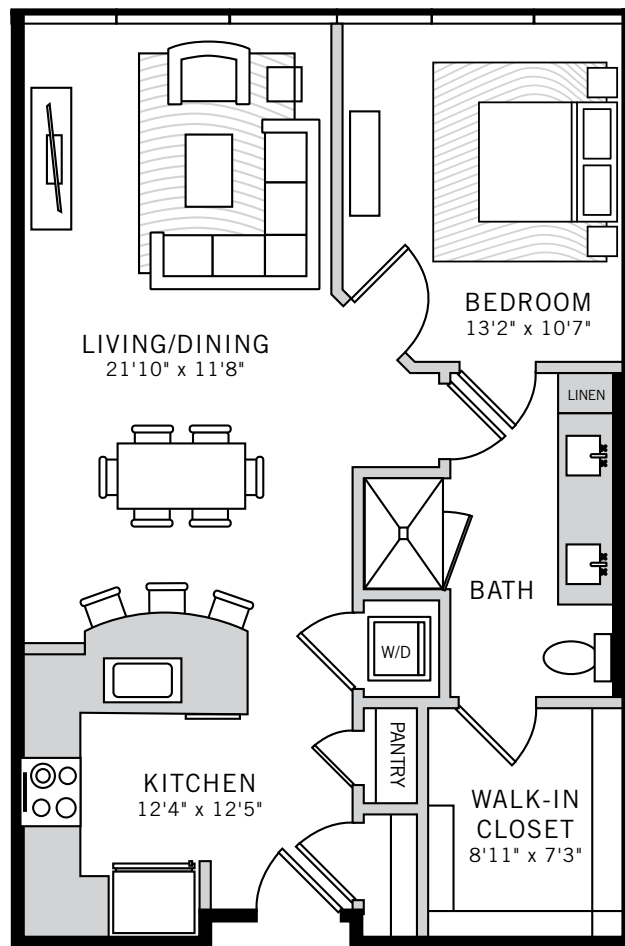

# 1

### Floor Plans

P. 214 468 0001 2619 MCKINNEY AVENUE, DALLAS, TEXAS 75204 ONEUPTOWN.COM

## PENTHOUSE SUITE 3

1 BED / 1 BATH / 771 ft<sup>2</sup>

Floor plans shown are not to any particular scale and are subject to change. All dimensions are approximate, are subject to change, and are measured using specific measurement methods, which dimensions may vary from the description and definition of the "residence" and "unit" as set forth in the purchase contract and which will be conveyed.