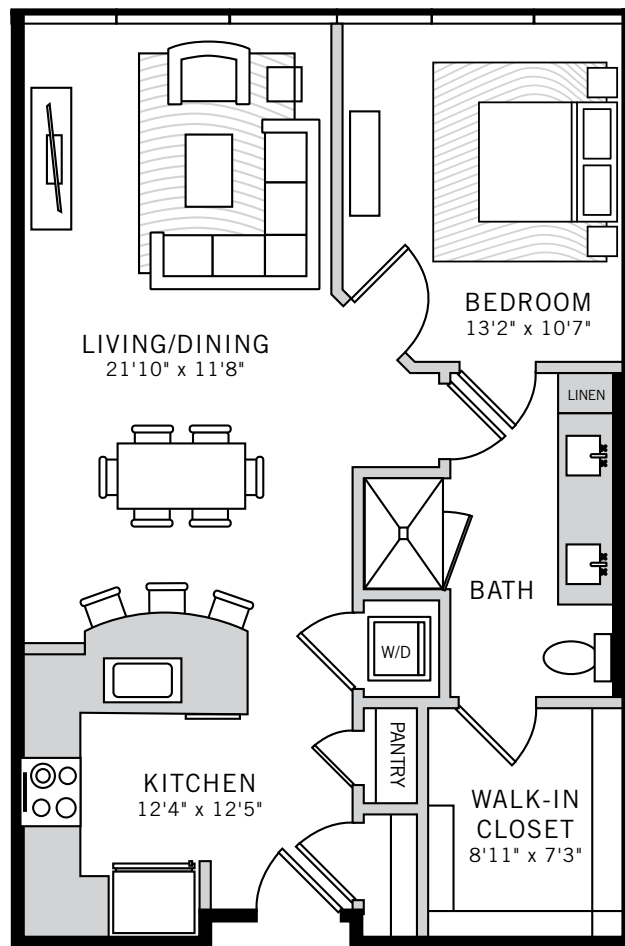

1

UPTOWN

Floor Plans

P. 214 468 0001 2619 MCKINNEY AVENUE, DALLAS, TEXAS 75204 ONEUPTOWN.COM

PENTHOUSE SUITE 3

1 BED / 1 BATH / 771 ft²