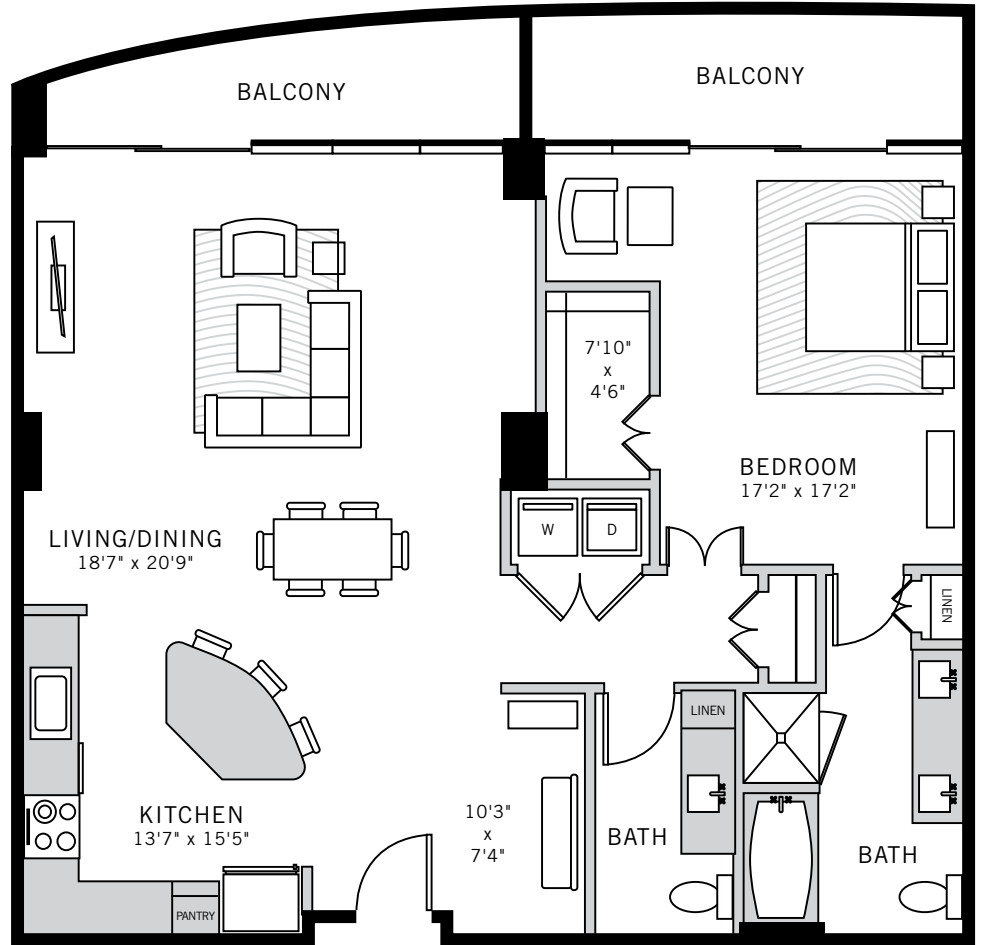

1

UPTOWN

Floor Plans

P. 214 468 0001 2619 MCKINNEY AVENUE, DALLAS, TEXAS 75204 ONEUPTOWN.COM

PENTHOUSE SUITE 4

1 BED / 1.5 BATH / 1237 ft²

Floor plans shown are not to any particular scale and are subject to change. All dimensions are approximate, are subject to change, and are measured using specific measurement methods, which dimensions may vary from the description and definition of the "residence" and "unit" as set forth in the purchase contract and which will be conveyed.