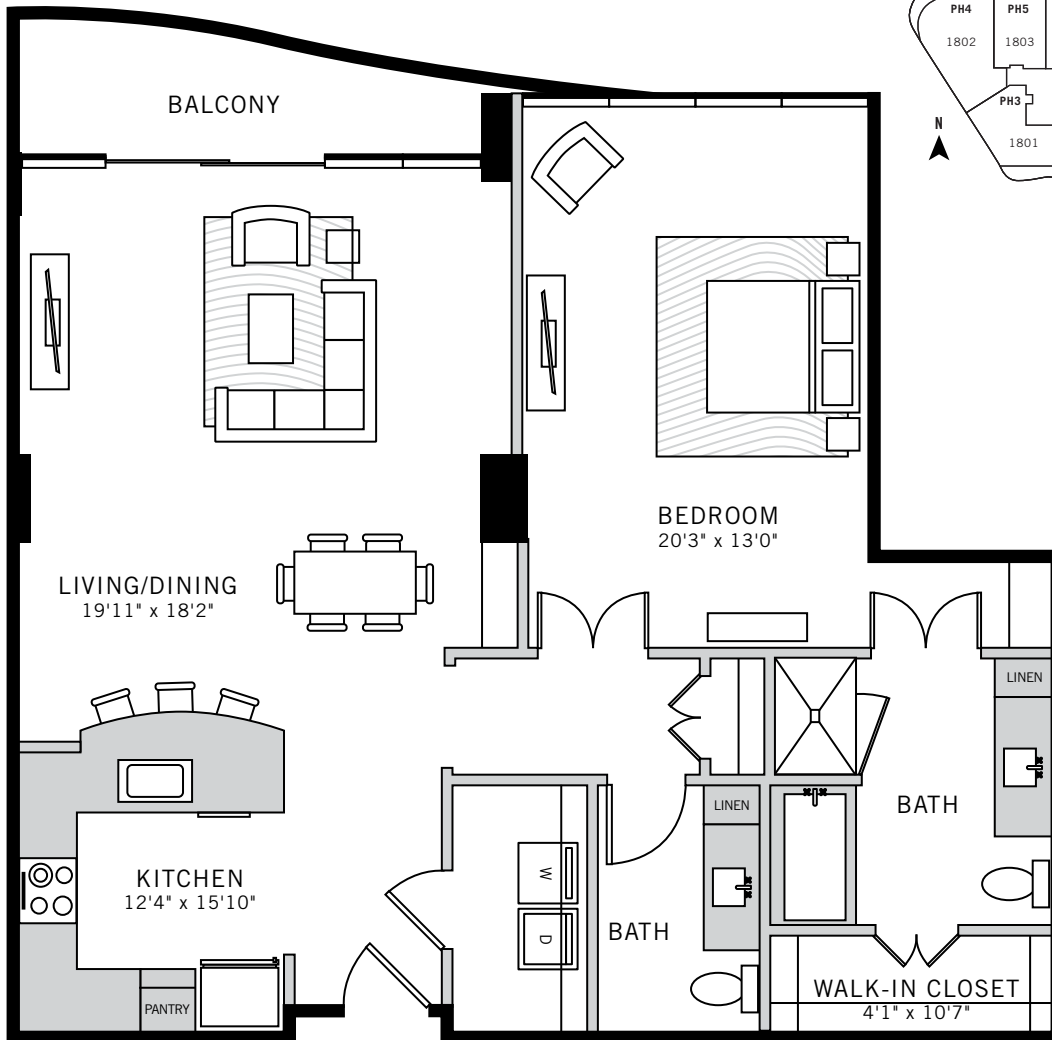

1

UPTOWN

Floor Plans

P. 214 468 0001 2619 MCKINNEY AVENUE, DALLAS, TEXAS 75204 ONEUPTOWN.COM

PENTHOUSE SUITE 5

1 BED / 1.5 BATH / 1163 ft²

Floor plans shown are not to any particular scale and are subject to change. All dimensions are approximate, are subject to change, and are measured using specific measurement methods, which dimensions may vary from the description and definition of the "residence" and "unit" as set forth in the purchase contract and which will be conveyed.