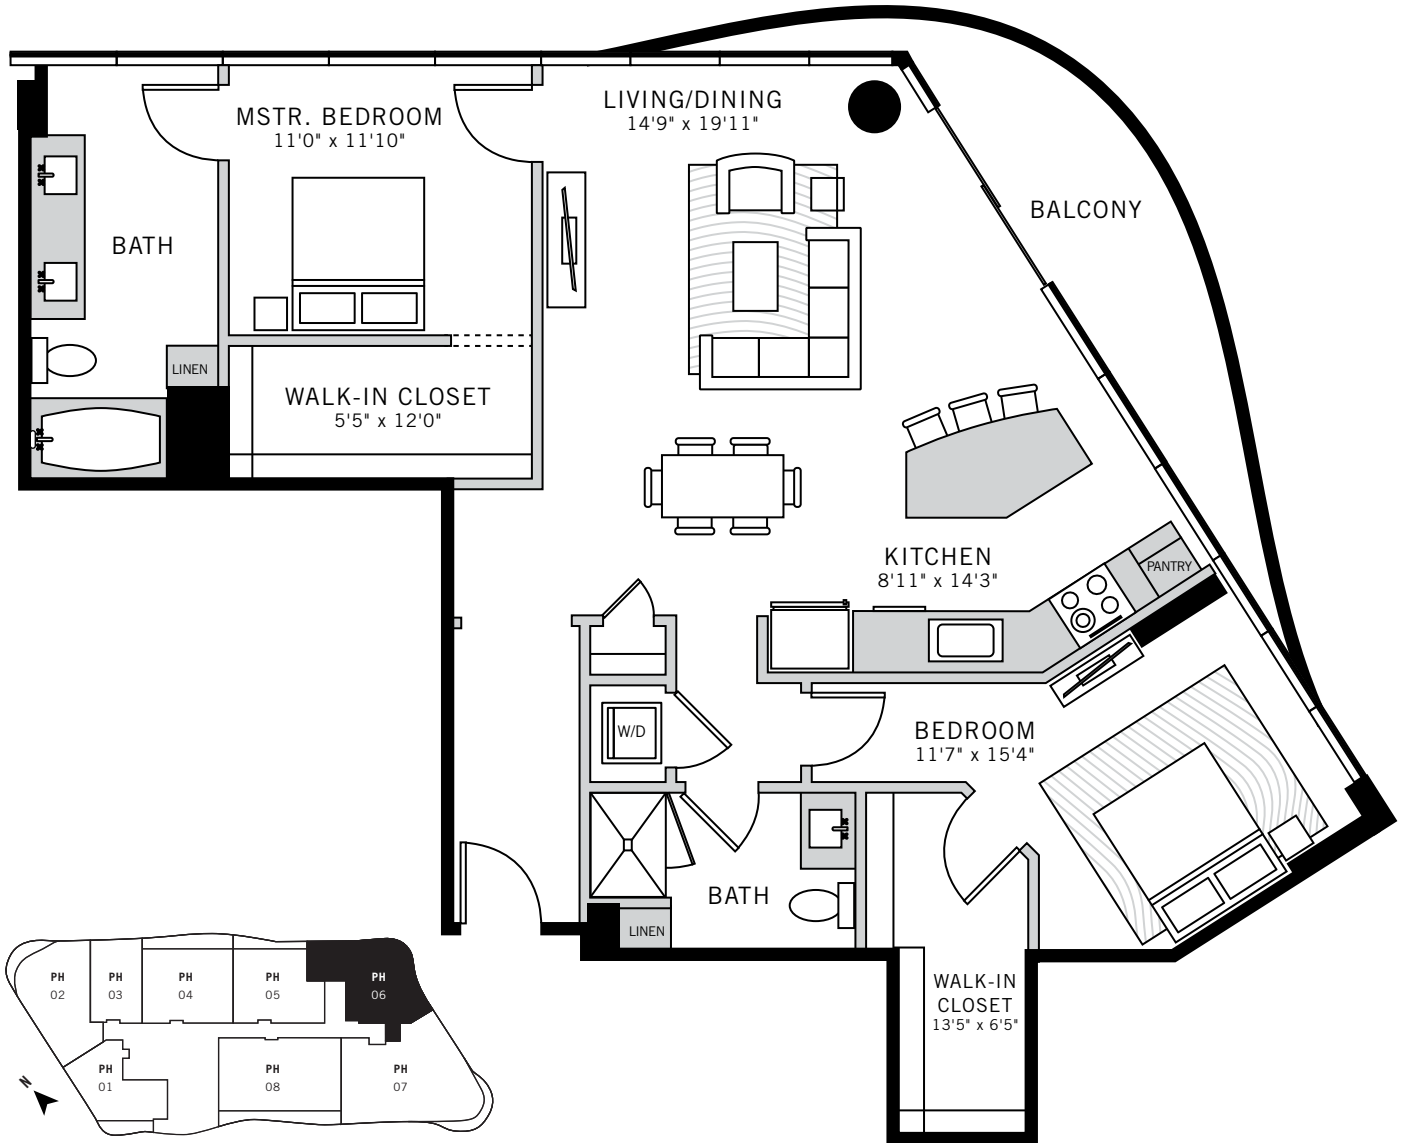

1

UPTOWN

Floor Plans

P. 214 468 0001 2619 MCKINNEY AVENUE, DALLAS, TEXAS 75204 ONEUPTOWN.COM

PENTHOUSE SUITE 6

2 BED / 2 BATH / 1250 ft²

Floor plans shown are not to any particular scale and are subject to change. All dimensions are approximate, are subject to change, and are measured using specific measurement methods, which dimensions may vary from the description and definition of the "residence" and "unit" as set forth in the purchase contract and which will be conveyed.