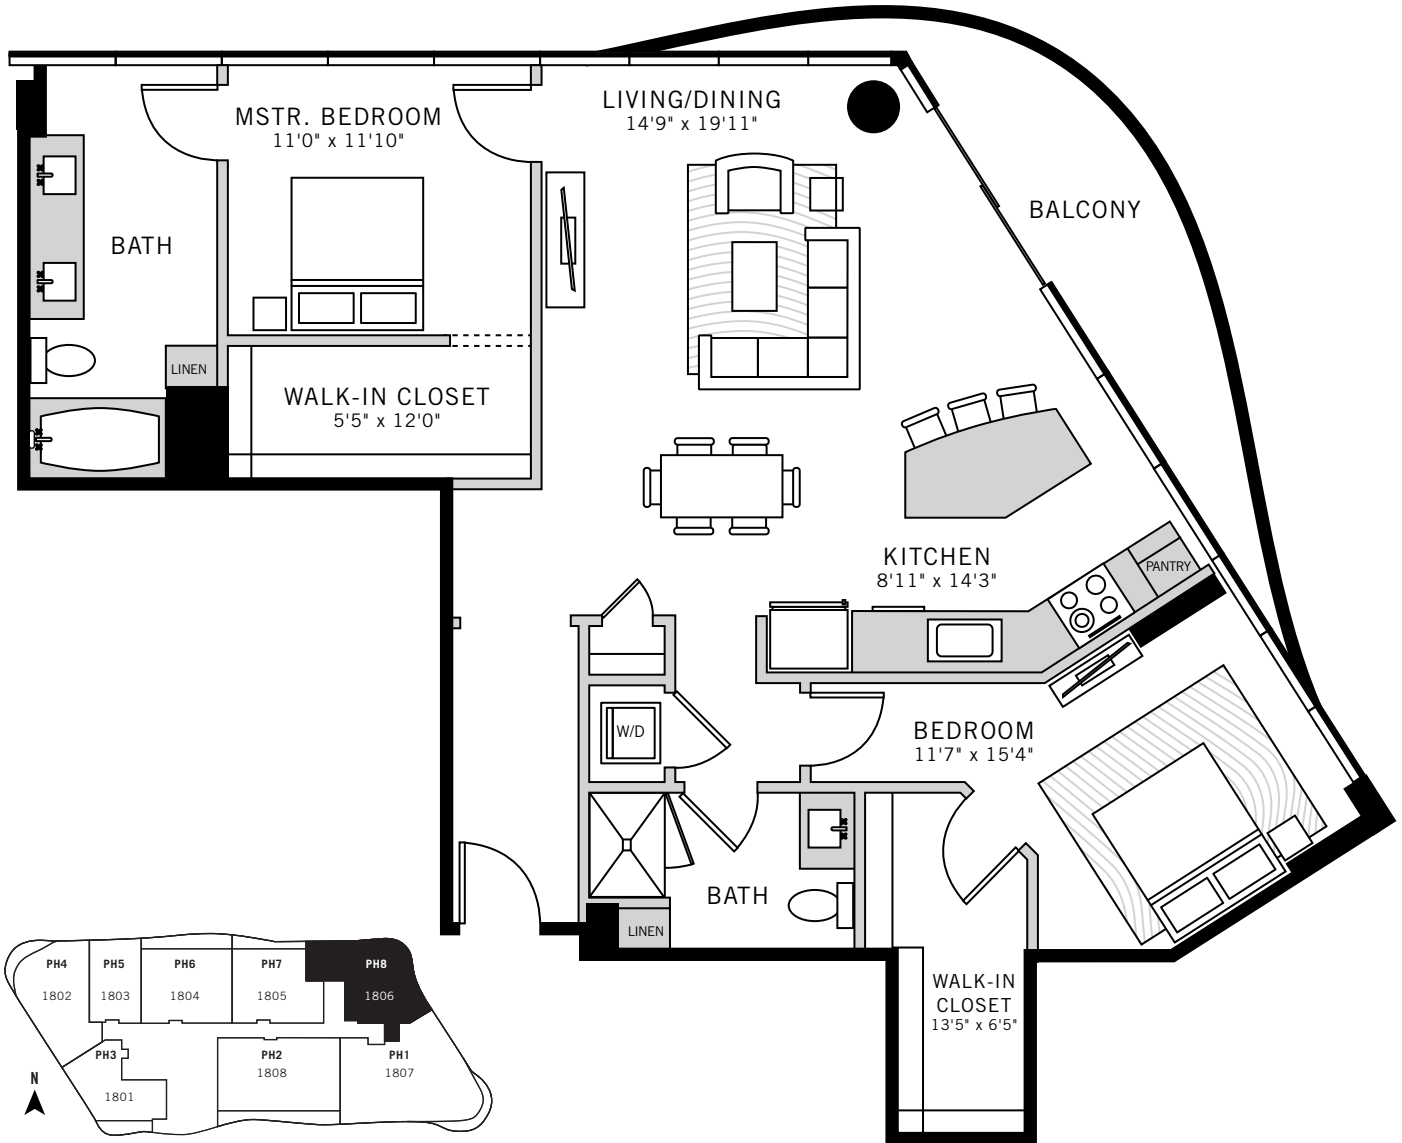

1

UPTOWN

Floor Plans

P. 214 468 0001 2619 MCKINNEY AVENUE, DALLAS, TEXAS 75204 ONEUPTOWN.COM

PENTHOUSE SUITE 6

2 BED / 2 BATH / 1250 ft²

Floor plans shown are not to any particular scale and are subject to change. All dimensions are approximate, are subject to change, and are measured using specific measurement methods, which dimensions may vary from the description and definition of the "residence" and "unit" as set forth in the purchase contract and which will be conveyed.