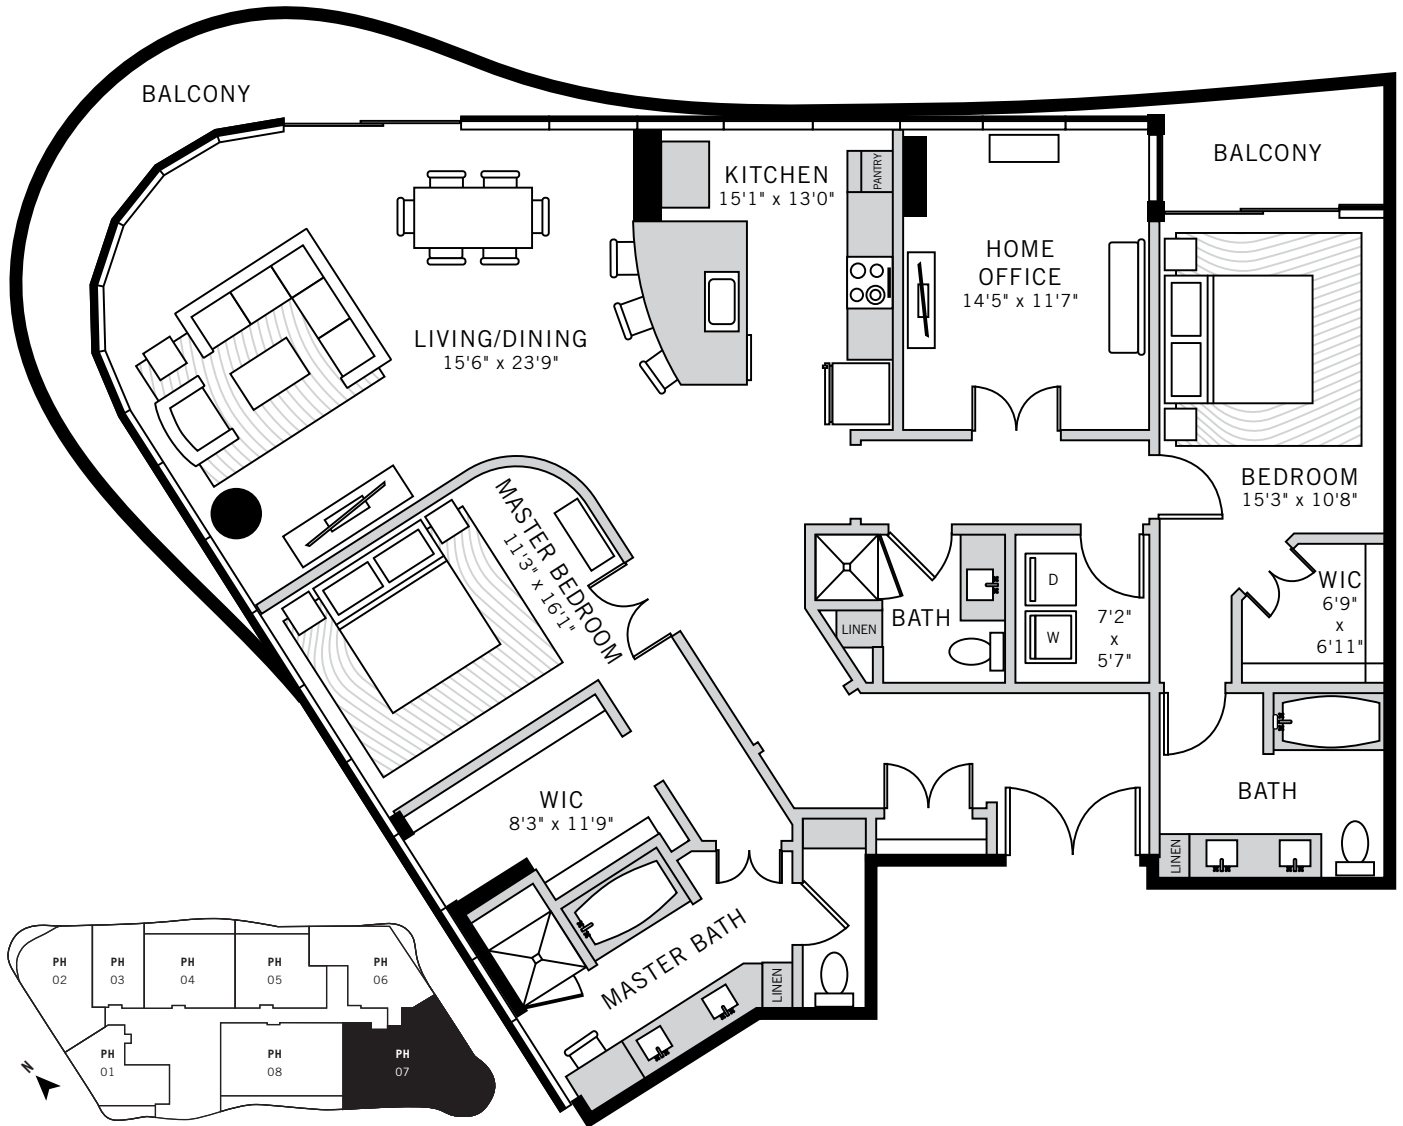

1

UPTOWN

Floor Plans

P. 214 468 0001 2619 MCKINNEY AVENUE, DALLAS, TEXAS 75204 ONEUPTOWN.COM

PENTHOUSE SUITE 7

2 BED / 3 BATH / 1993 ft²

Floor plans shown are not to any particular scale and are subject to change. All dimensions are approximate, are subject to change, and are measured using specific measurement methods, which dimensions may vary from the description and definition of the "residence" and "unit" as set forth in the purchase contract and which will be conveyed.