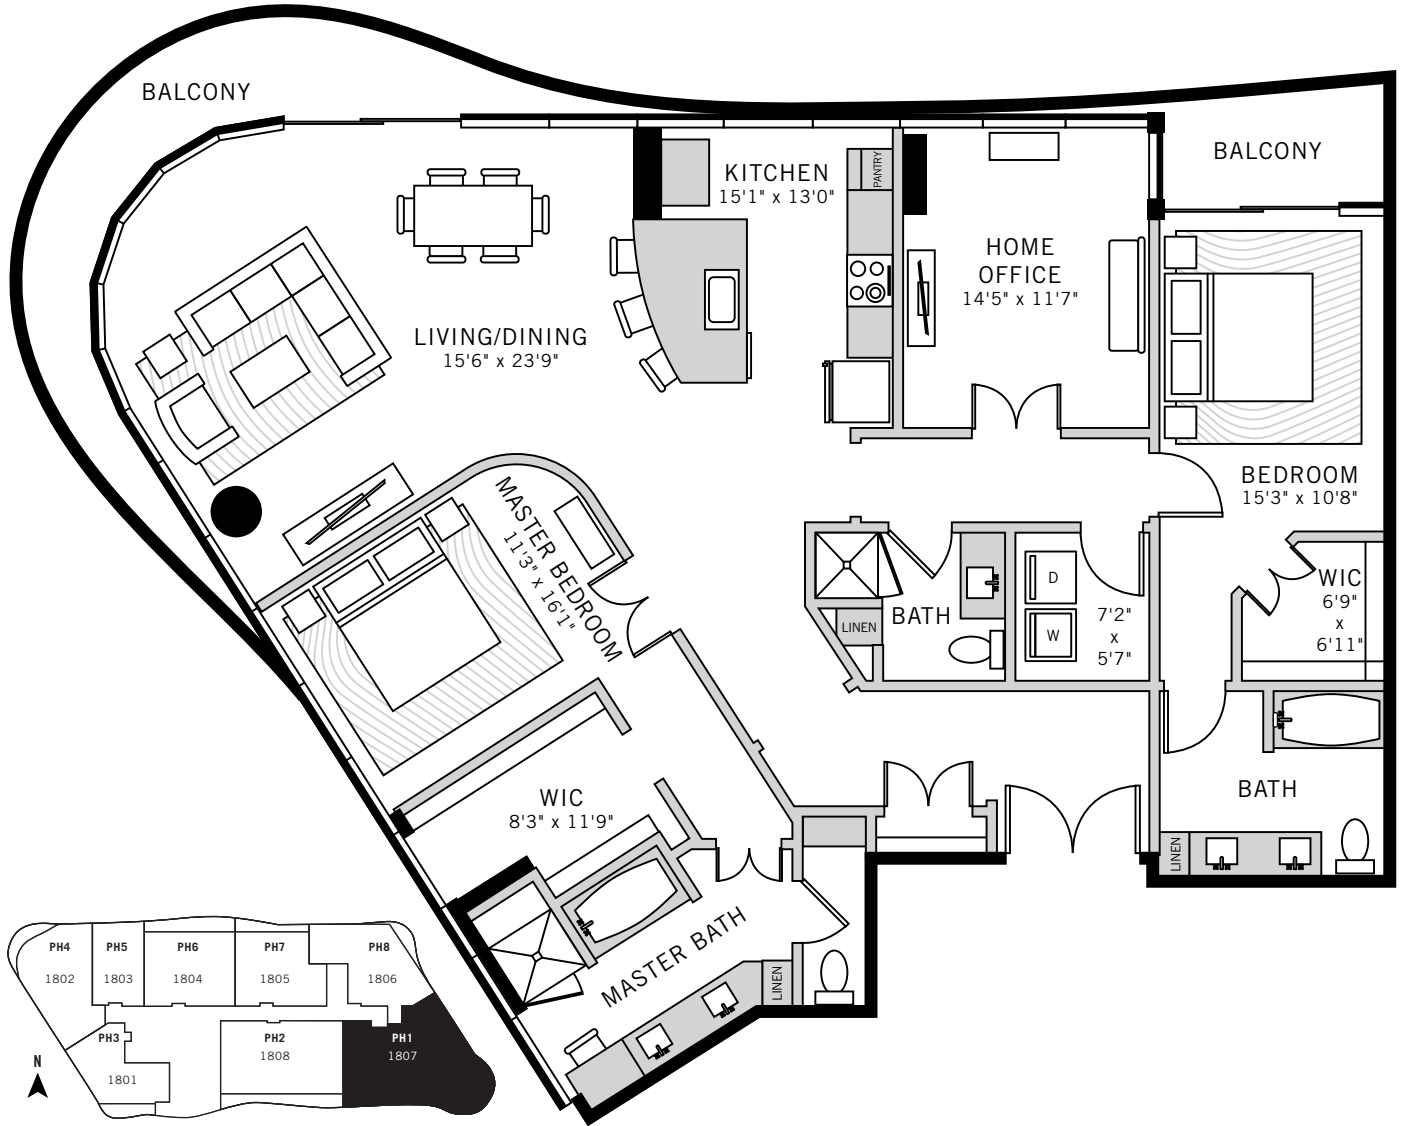

1

UPTOWN

Floor Plans

P. 214 468 0001 2619 MCKINNEY AVENUE, DALLAS, TEXAS 75204 ONEUPTOWN.COM

PENTHOUSE SUITE 7

2 BED / 3 BATH / 1993 ft²

Floor plans shown are not to any particular scale and are subject to change. All dimensions are approximate, are subject to change, and are measured using specific measurement methods, which dimensions may vary from the description and definition of the "residence" and "unit" as set forth in the purchase contract and which will be conveyed.