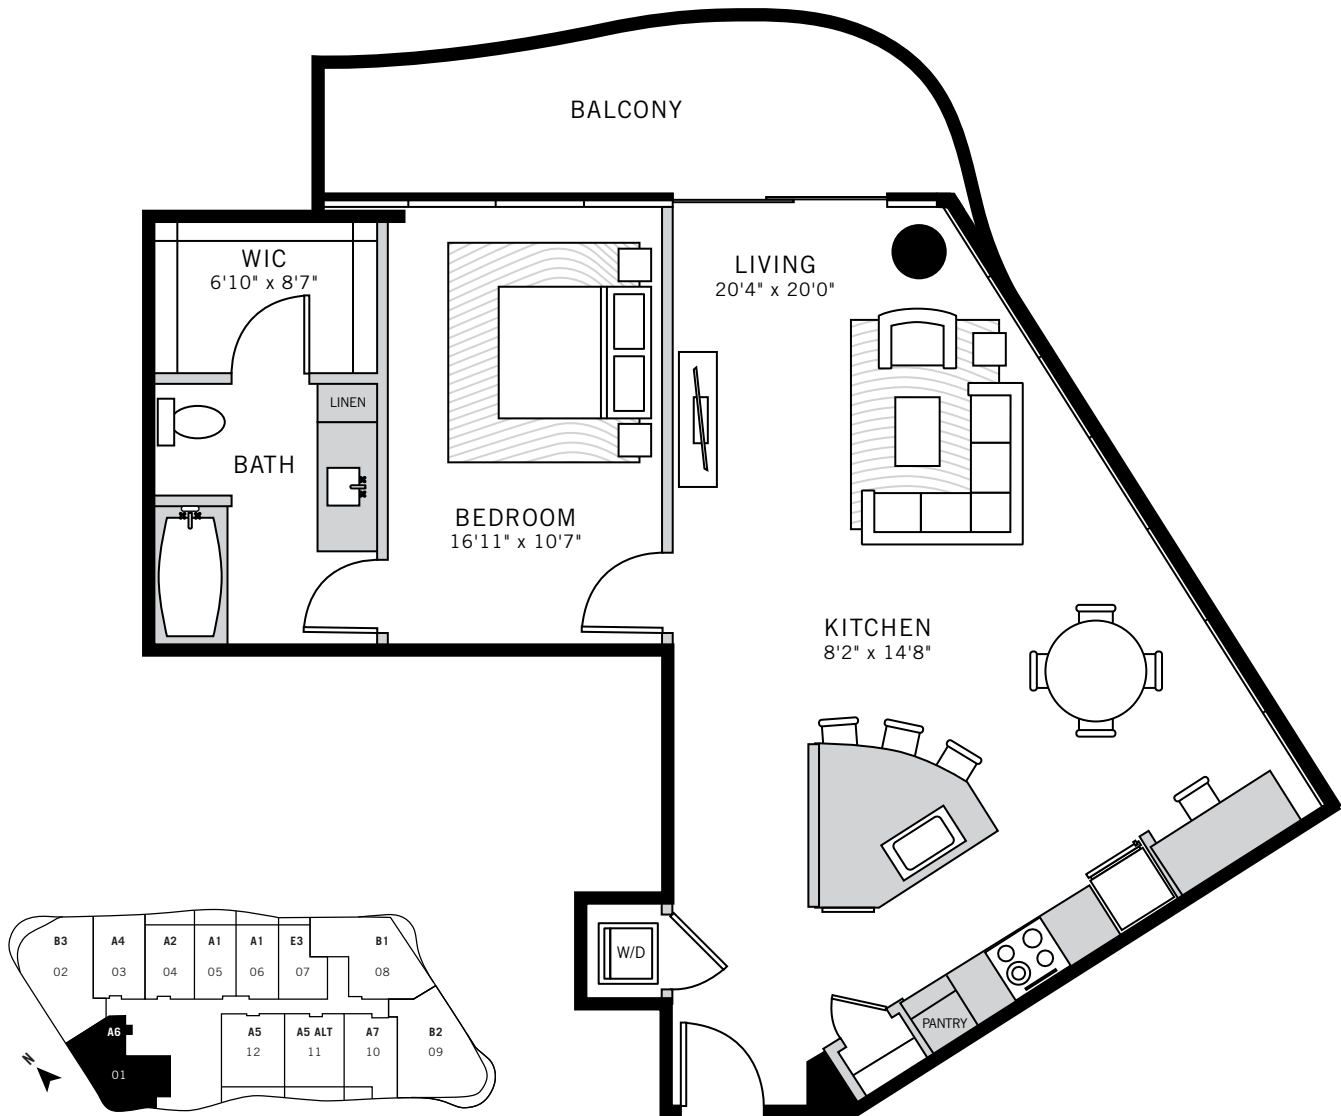

1

UPTOWN

Floor Plans

P. 214 468 0001 2619 MCKINNEY AVENUE, DALLAS, TEXAS 75204 ONEUPTOWN.COM

TOWER RESIDENCE 1

1 BED / 1 BATH / 926 ft²

Floor plans shown are not to any particular scale and are subject to change. All dimensions are approximate, are subject to change, and are measured using specific measurement methods, which dimensions may vary from the description and definition of the "residence" and "unit" as set forth in the purchase contract and which will be conveyed.