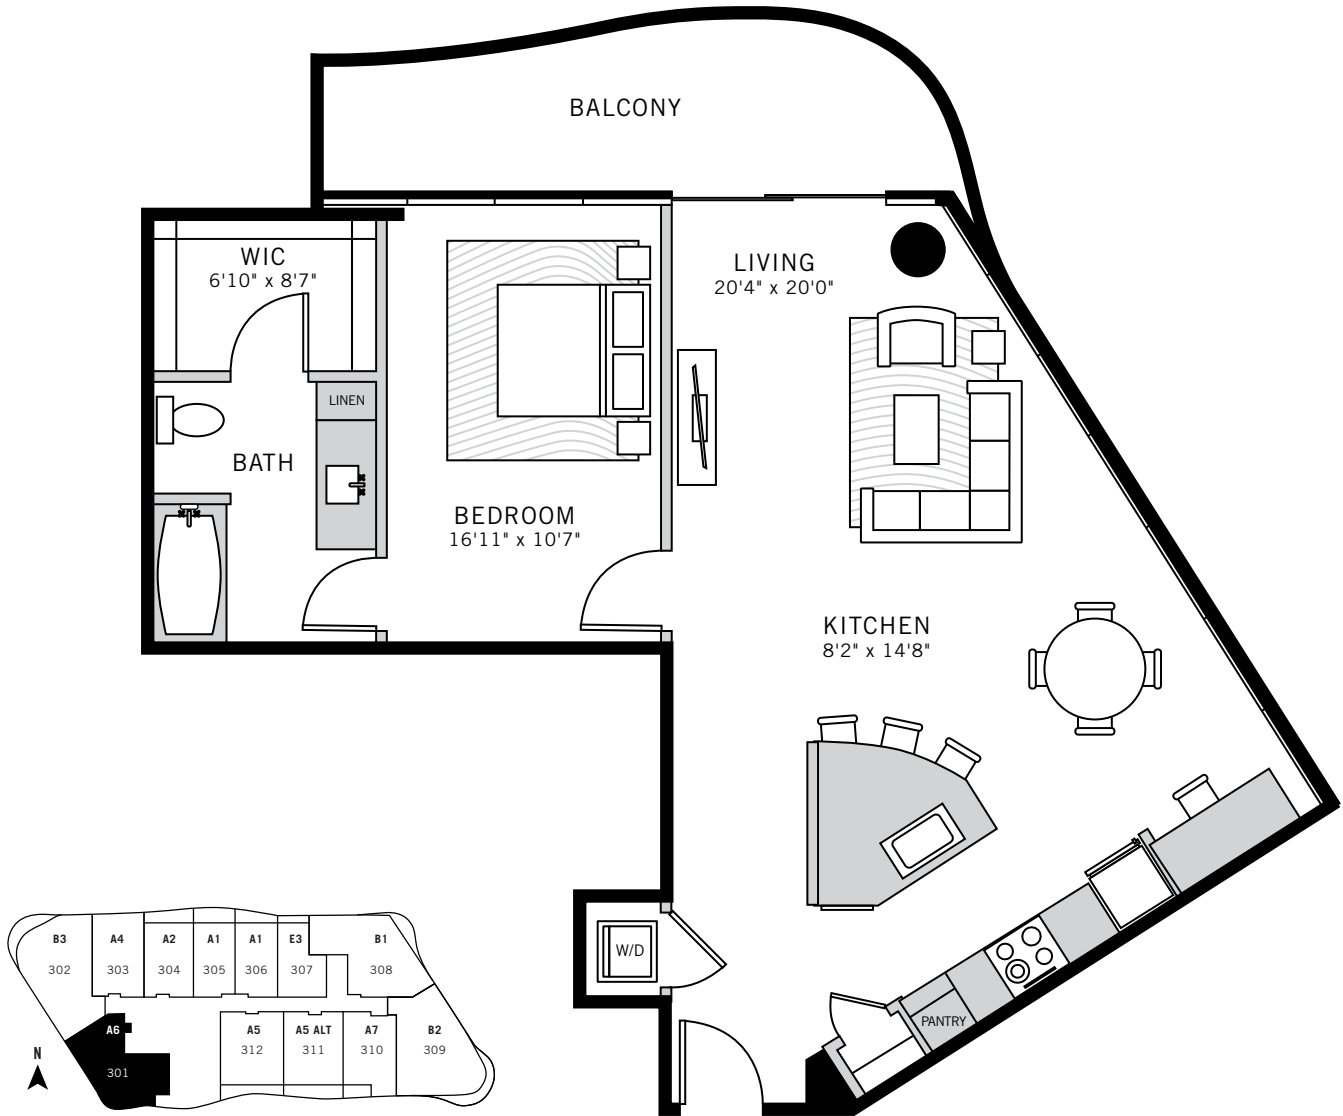

1

UPTOWN

Floor Plans

P. 214 468 0001 2619 MCKINNEY AVENUE, DALLAS, TEXAS 75204 ONEUPTOWN.COM

TOWER RESIDENCE 1

1 BED / 1 BATH / 926 ft²

Floor plans shown are not to any particular scale and are subject to change. All dimensions are approximate, are subject to change, and are measured using specific measurement methods, which dimensions may vary from the description and definition of the "residence" and "unit" as set forth in the purchase contract and which will be conveyed.