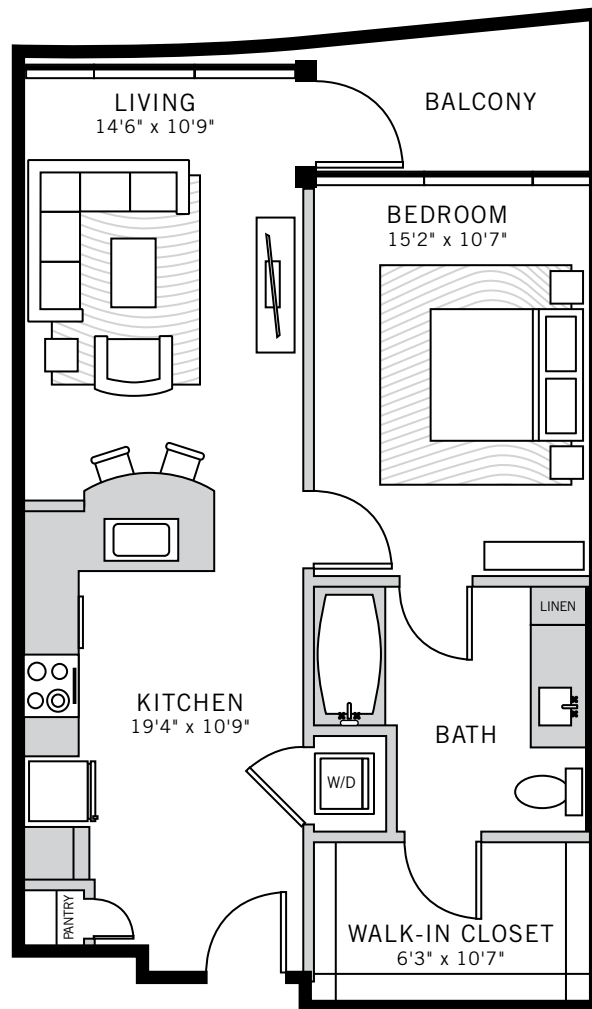

# 1

### Floor Plans

P. 214 468 0001 2619 MCKINNEY AVENUE, DALLAS, TEXAS 75204 ONEUPTOWN.COM

## TOWER RESIDENCE 10

1 BED / 1 BATH / 720 ft<sup>2</sup>

Floor plans shown are not to any particular scale and are subject to change. All dimensions are approximate, are subject to change, and are measured using specific measurement methods, which dimensions may vary from the description and definition of the "residence" and "unit" as set forth in the purchase contract and which will be conveyed.