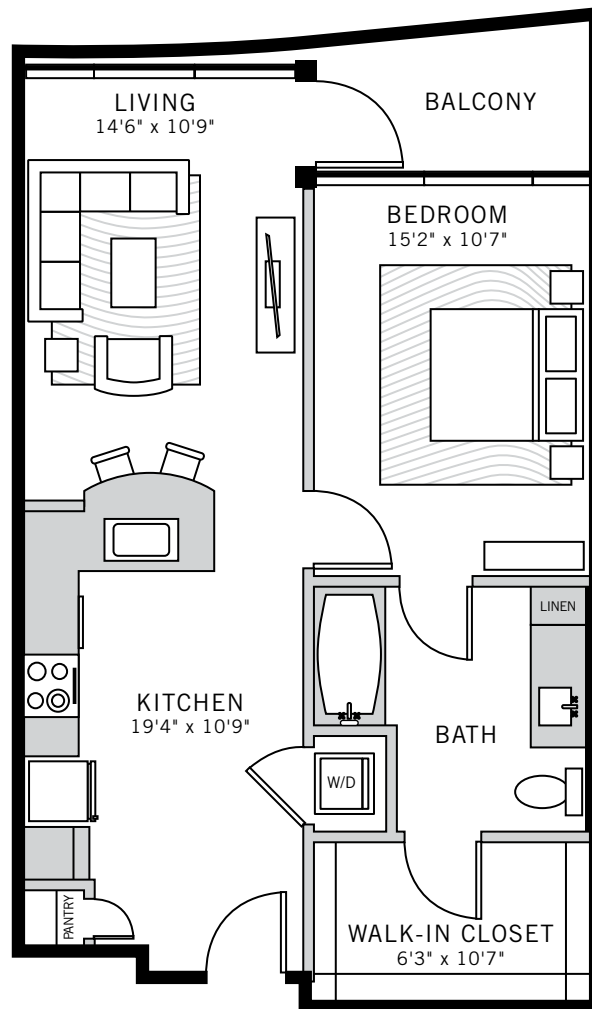

1

UPTOWN

Floor Plans

P. 214 468 0001 2619 MCKINNEY AVENUE, DALLAS, TEXAS 75204 ONEUPTOWN.COM

TOWER RESIDENCE 10

1 BED / 1 BATH / 720 ft²

Floor plans shown are not to any particular scale and are subject to change. All dimensions are approximate, are subject to change, and are measured using specific measurement methods, which dimensions may vary from the description and definition of the "residence" and "unit" as set forth in the purchase contract and which will be conveyed.