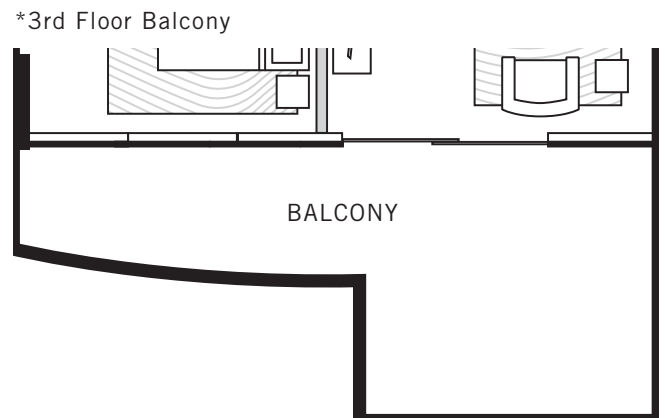

1

UPTOWN

Floor Plans

P. 214 468 0001 2619 MCKINNEY AVENUE, DALLAS, TEXAS 75204 ONEUPTOWN.COM

TOWER RESIDENCE 11

1 BED / 1 BATH / 801 ft²

Floor plans shown are not to any particular scale and are subject to change. All dimensions are approximate, are subject to change, and are measured using specific measurement methods, which dimensions may vary from the description and definition of the "residence" and "unit" as set forth in the purchase contract and which will be conveyed.