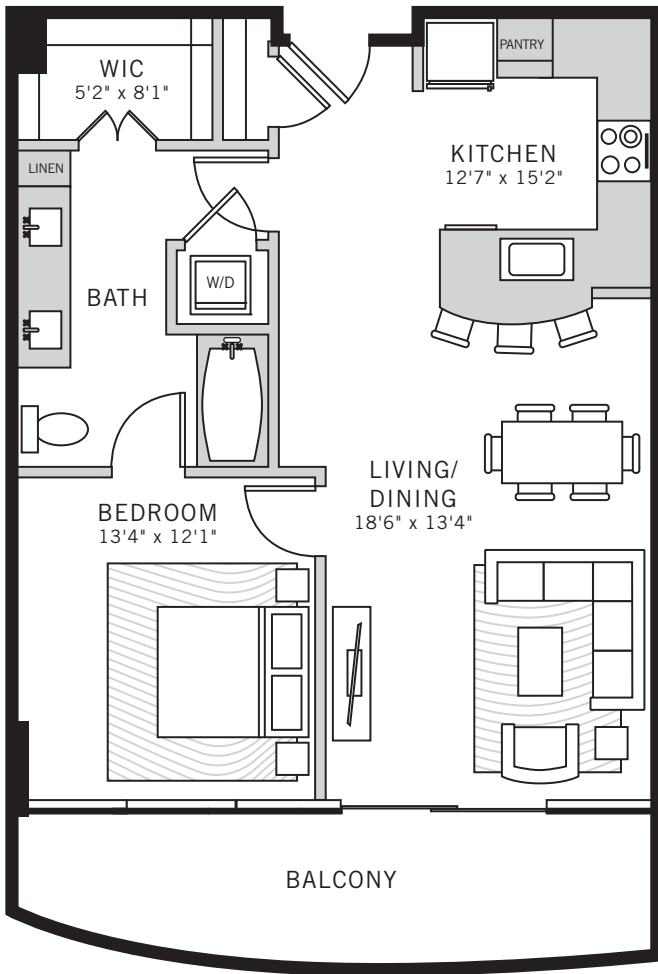

1

UPTOWN

Floor Plans

P. 214 468 0001 2619 MCKINNEY AVENUE, DALLAS, TEXAS 75204 ONEUPTOWN.COM

TOWER RESIDENCE 11

1 BED / 1 BATH / 801 ft²

Floor plans shown are not to any particular scale and are subject to change. All dimensions are approximate, are subject to change, and are measured using specific measurement methods, which dimensions may vary from the description and definition of the "residence" and "unit" as set forth in the purchase contract and which will be conveyed.