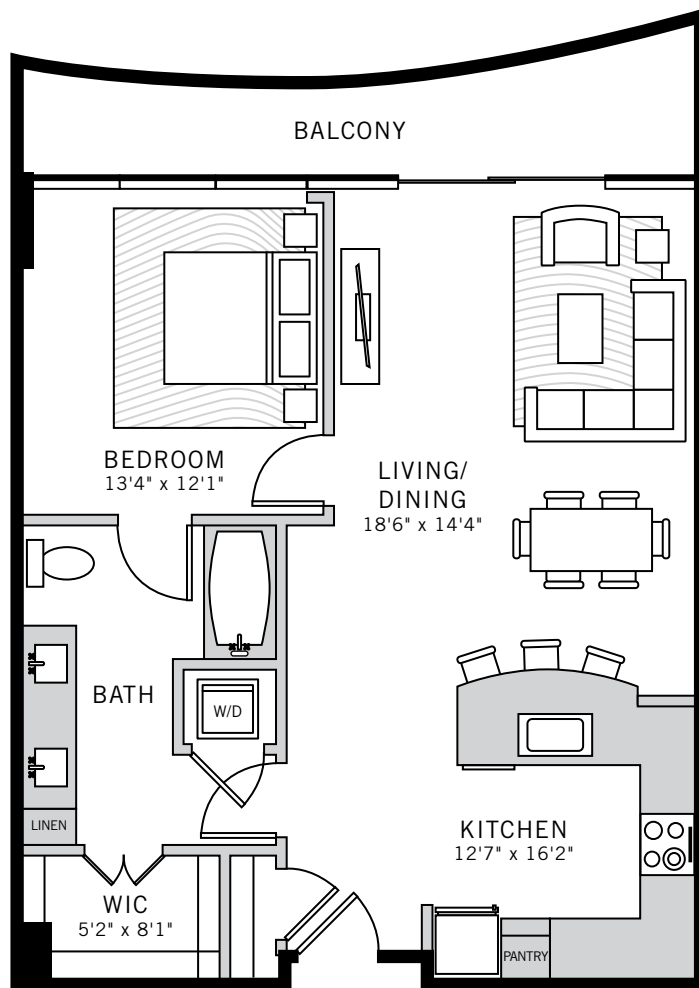

1

UPTOWN

Floor Plans

P. 214 468 0001 2619 MCKINNEY AVENUE, DALLAS, TEXAS 75204 ONEUPTOWN.COM

TOWER RESIDENCE 12

1 BED / 1 BATH / 837 ft²

Floor plans shown are not to any particular scale and are subject to change. All dimensions are approximate, are subject to change, and are measured using specific measurement methods, which dimensions may vary from the description and definition of the "residence" and "unit" as set forth in the purchase contract and which will be conveyed.