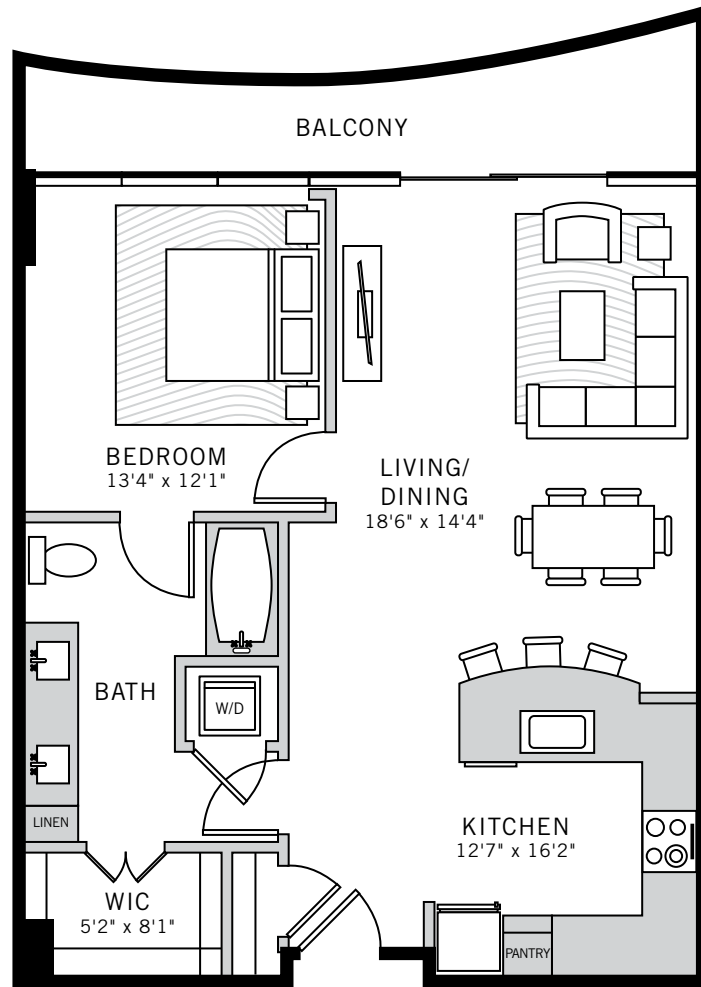

1

UPTOWN

Floor Plans

P. 214 468 0001 2619 MCKINNEY AVENUE, DALLAS, TEXAS 75204 ONEUPTOWN.COM

TOWER RESIDENCE 12

1 BED / 1 BATH / 837 ft²

Floor plans shown are not to any particular scale and are subject to change. All dimensions are approximate, are subject to change, and are measured using specific measurement methods, which dimensions may vary from the description and definition of the "residence" and "unit" as set forth in the purchase contract and which will be conveyed.