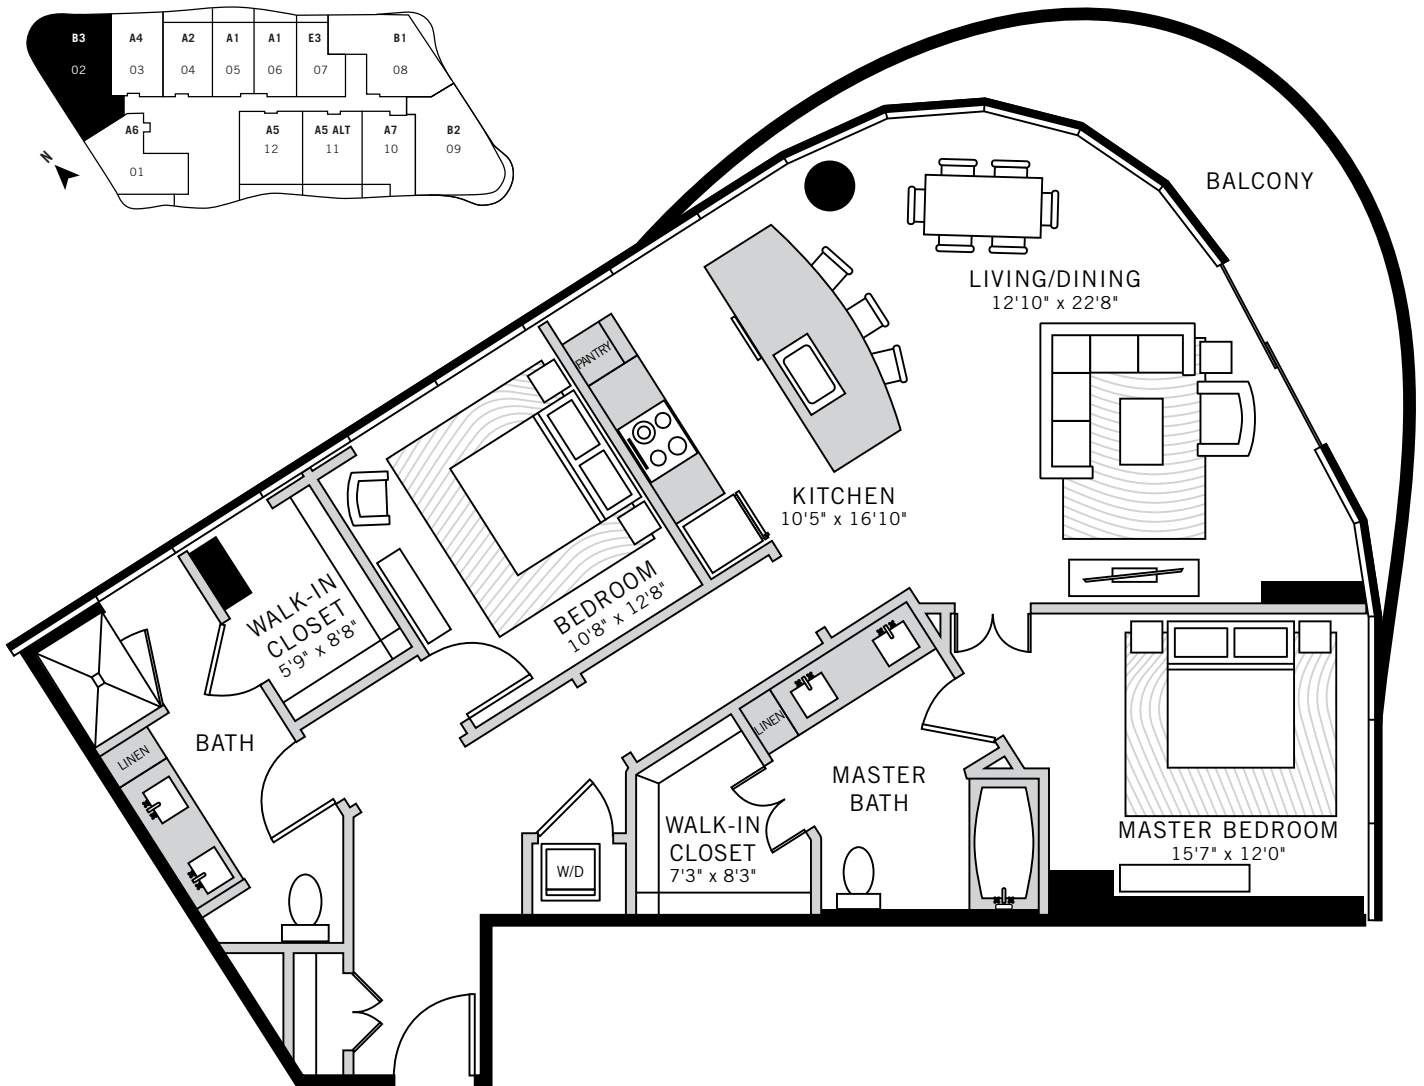

1

UPTOWN

Floor Plans

P. 214 468 0001 2619 MCKINNEY AVENUE, DALLAS, TEXAS 75204 ONEUPTOWN.COM

TOWER RESIDENCE 2

2 BED / 2 BATH / 1275 ft²

Floor plans shown are not to any particular scale and are subject to change. All dimensions are approximate, are subject to change, and are measured using specific measurement methods, which dimensions may vary from the description and definition of the "residence" and "unit" as set forth in the purchase contract and which will be conveyed.