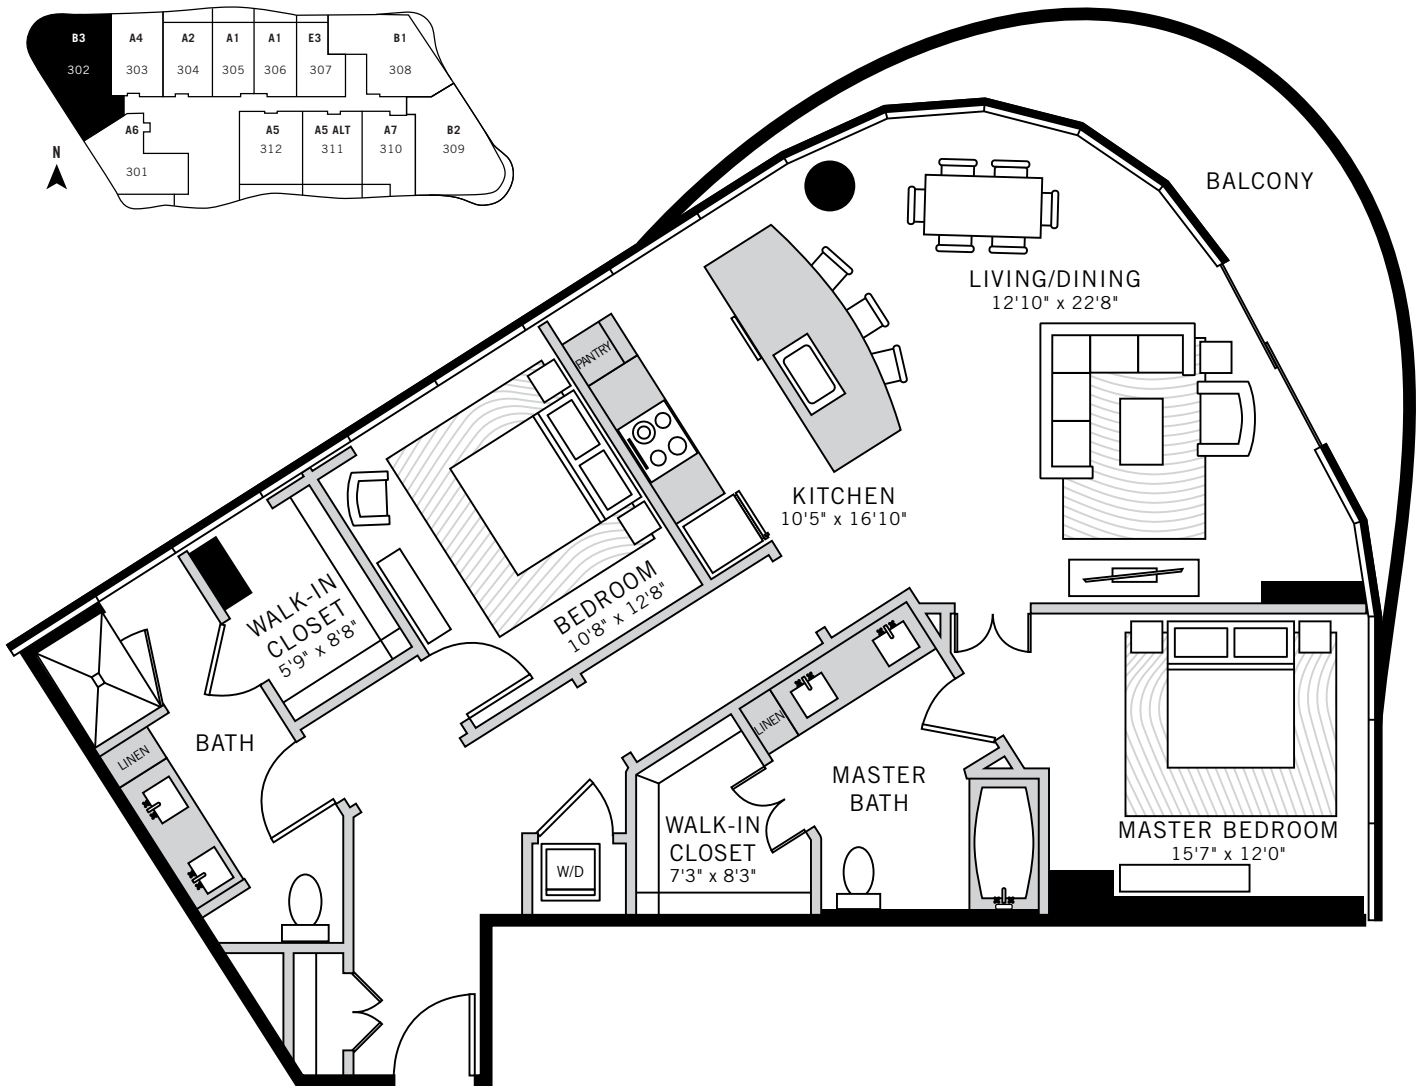

# 1

## TOWER RESIDENCE 2

2 BED / 2 BATH / 1275 ft<sup>2</sup>

Floor plans shown are not to any particular scale and are subject to change. All dimensions are approximate, are subject to change, and are measured using specific measurement methods, which dimensions may vary from the description and definition of the "residence" and "unit" as set forth in the purchase contract and which will be conveyed.