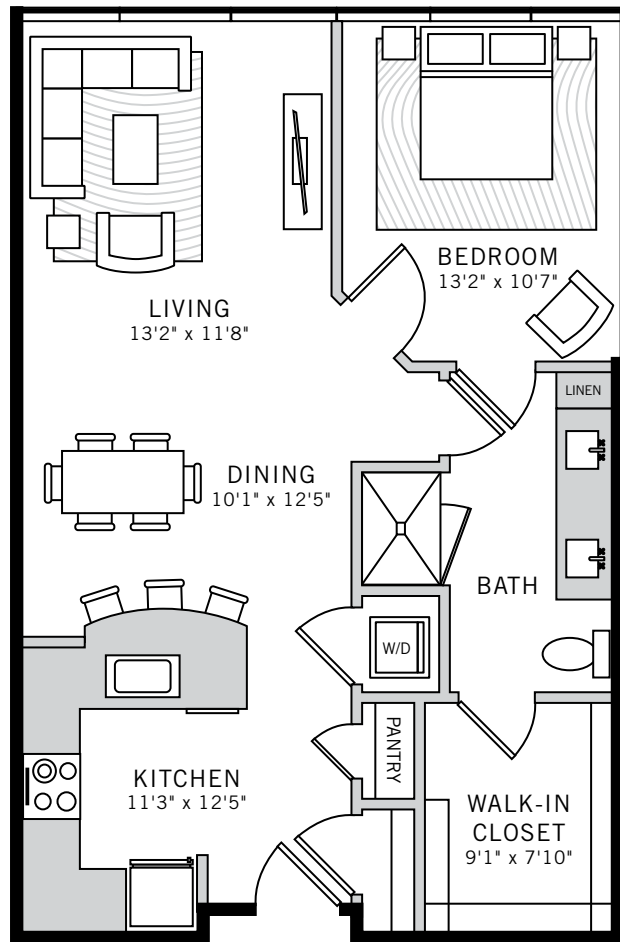

1

UPTOWN

Floor Plans

P. 214 468 0001 2619 MCKINNEY AVENUE, DALLAS, TEXAS 75204 ONEUPTOWN.COM

TOWER RESIDENCE 3

1 BED / 1 BATH / 771 ft²