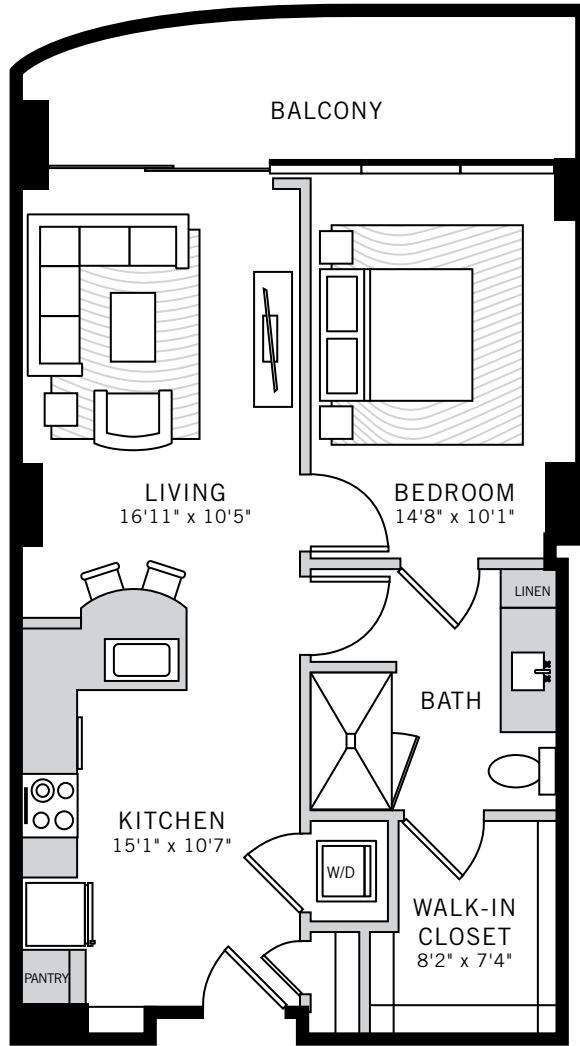

1

UPTOWN

Floor Plans

P. 214 468 0001 2619 MCKINNEY AVENUE, DALLAS, TEXAS 75204 ONEUPTOWN.COM

TOWER RESIDENCE 4

1 BED / 1 BATH / 644 ft²