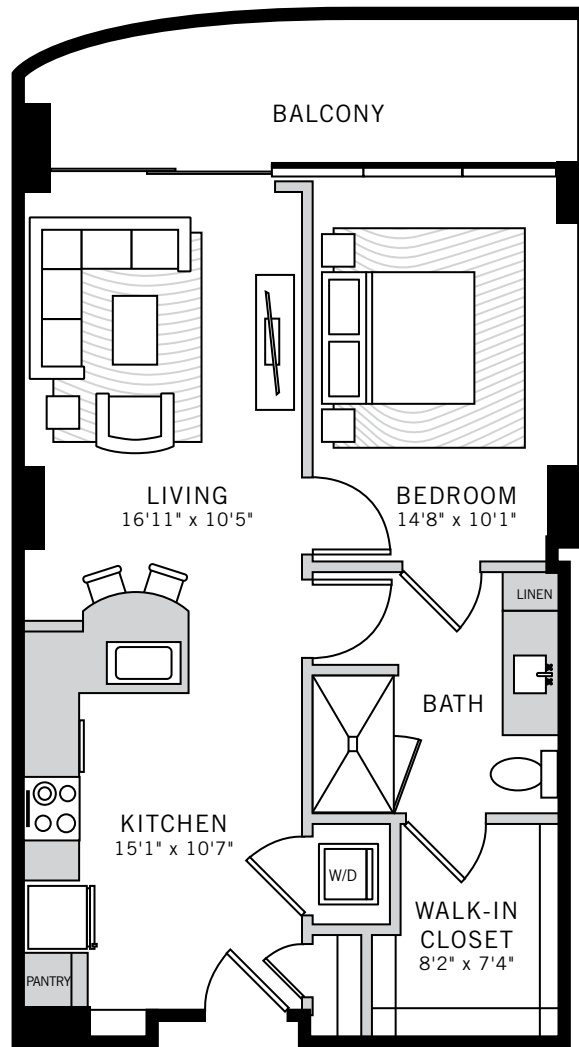

# 1

### Floor Plans

P. 214 468 0001 2619 MCKINNEY AVENUE, DALLAS, TEXAS 75204 ONEUPTOWN.COM

## TOWER RESIDENCE 4

1 BED / 1 BATH / 644 ft<sup>2</sup>

Floor plans shown are not to any particular scale and are subject to change. All dimensions are approximate, are subject to change, and are measured using specific measurement methods, which dimensions may vary from the description and definition of the "residence" and "unit" as set forth in the purchase contract and which will be conveyed.