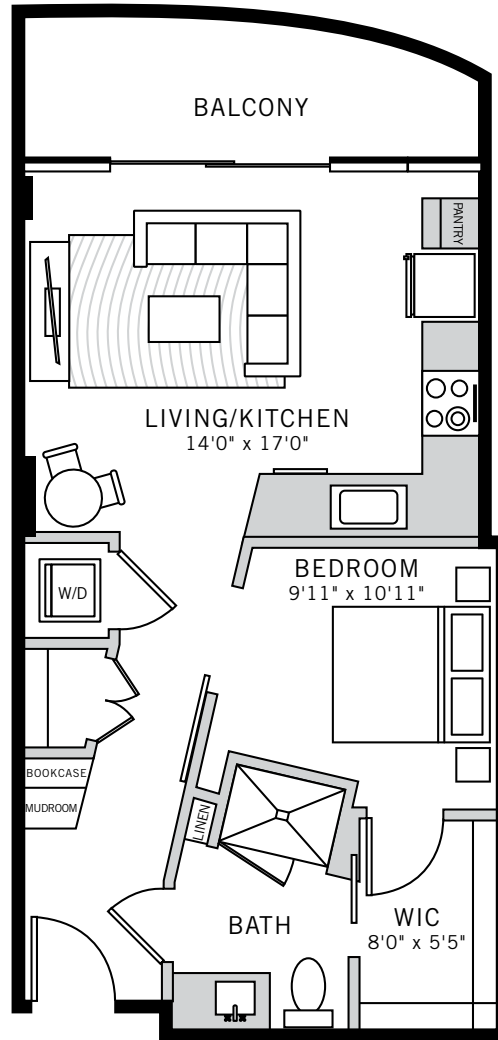

# 1

### Floor Plans

P. 214 468 0001 2619 MCKINNEY AVENUE, DALLAS, TEXAS 75204 ONEUPTOWN.COM

## TOWER RESIDENCE 5 & 6

**STUDIO / 571 ft<sup>2</sup>**

Floor plans shown are not to any particular scale and are subject to change. All dimensions are approximate, are subject to change, and are measured using specific measurement methods, which dimensions may vary from the description and definition of the "residence" and "unit" as set forth in the purchase contract and which will be conveyed.