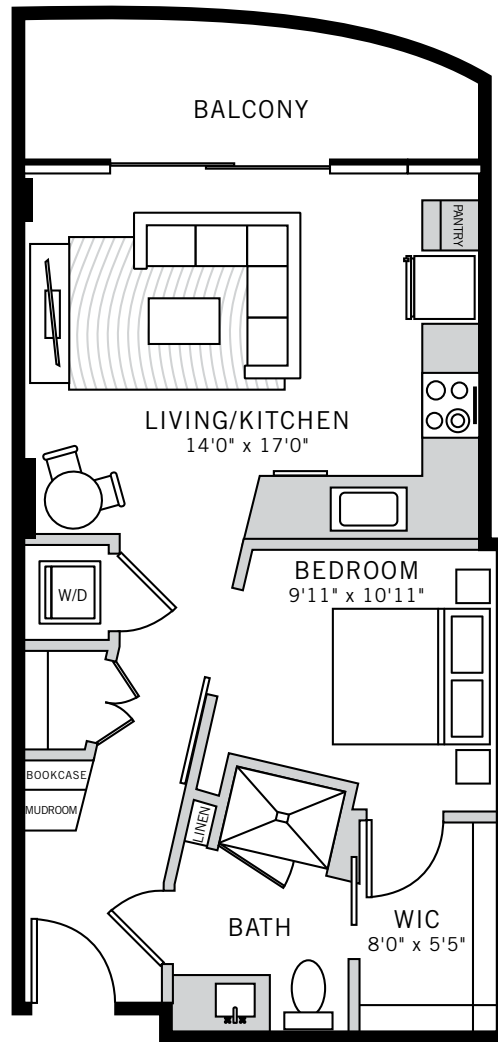

1

UPTOWN

Floor Plans

P. 214 468 0001 2619 MCKINNEY AVENUE, DALLAS, TEXAS 75204 ONEUPTOWN.COM

TOWER RESIDENCE 5 & 6

STUDIO / 571 ft²

Floor plans shown are not to any particular scale and are subject to change. All dimensions are approximate, are subject to change, and are measured using specific measurement methods, which dimensions may vary from the description and definition of the "residence" and "unit" as set forth in the purchase contract and which will be conveyed.