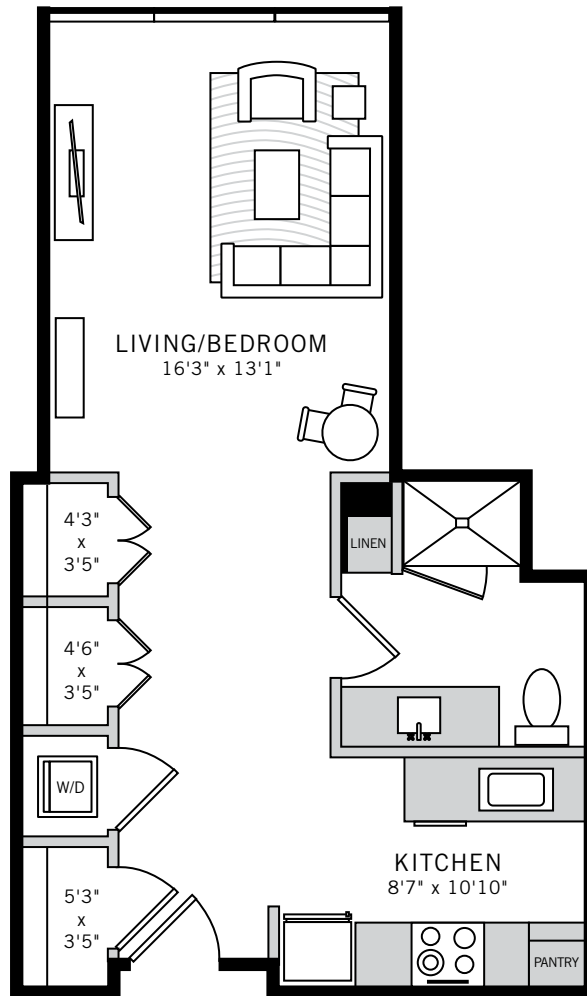

1

UPTOWN

Floor Plans

P. 214 468 0001 2619 MCKINNEY AVENUE, DALLAS, TEXAS 75204 ONEUPTOWN.COM

TOWER RESIDENCE 7

STUDIO / 584 ft²

Floor plans shown are not to any particular scale and are subject to change. All dimensions are approximate, are subject to change, and are measured using specific measurement methods, which dimensions may vary from the description and definition of the "residence" and "unit" as set forth in the purchase contract and which will be conveyed.