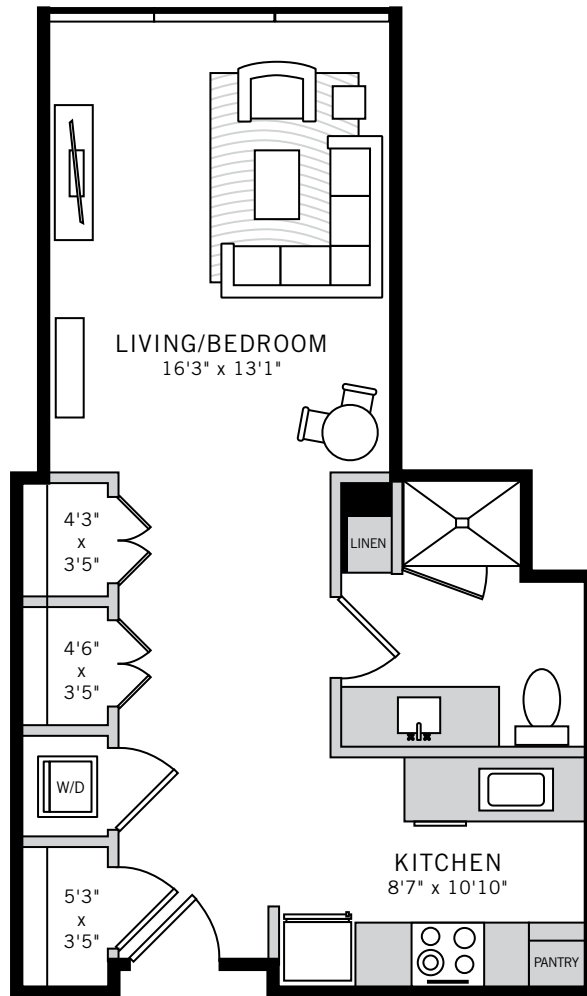

1

UPTOWN

Floor Plans

P. 214 468 0001 2619 MCKINNEY AVENUE, DALLAS, TEXAS 75204 ONEUPTOWN.COM

TOWER RESIDENCE 7

STUDIO / 584 ft²