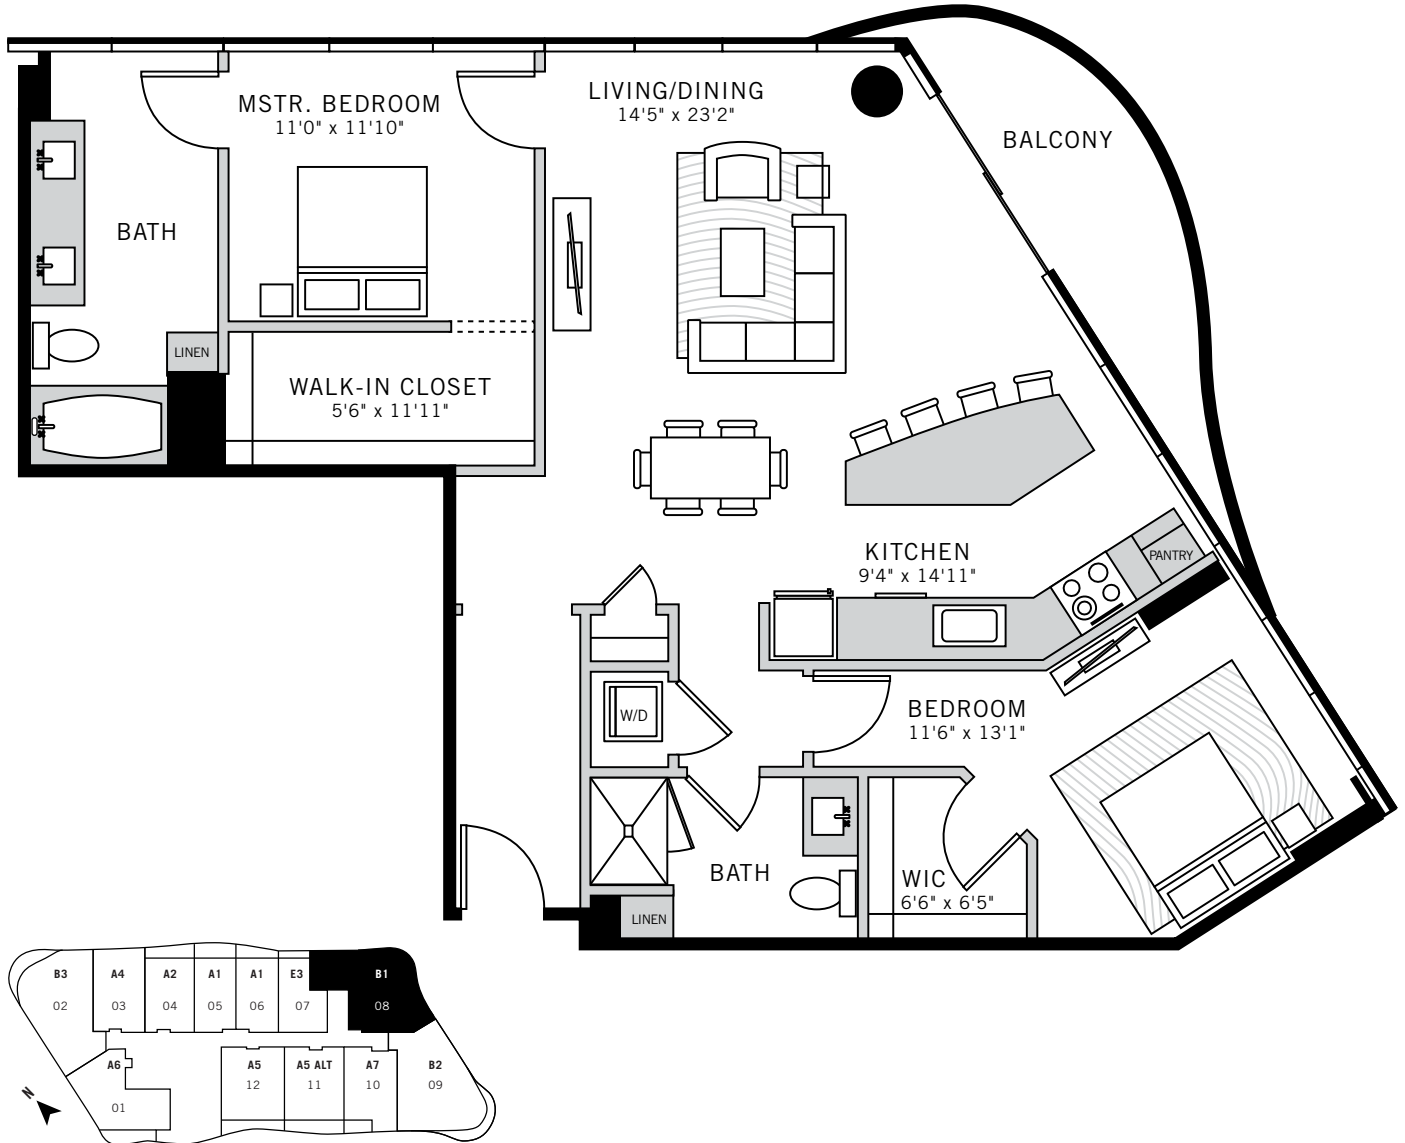

1

UPTOWN

Floor Plans

P. 214 468 0001 2619 MCKINNEY AVENUE, DALLAS, TEXAS 75204 ONEUPTOWN.COM

TOWER RESIDENCE 8

2 BED / 2 BATH / 1211 ft²

Floor plans shown are not to any particular scale and are subject to change. All dimensions are approximate, are subject to change, and are measured using specific measurement methods, which dimensions may vary from the description and definition of the "residence" and "unit" as set forth in the purchase contract and which will be conveyed.