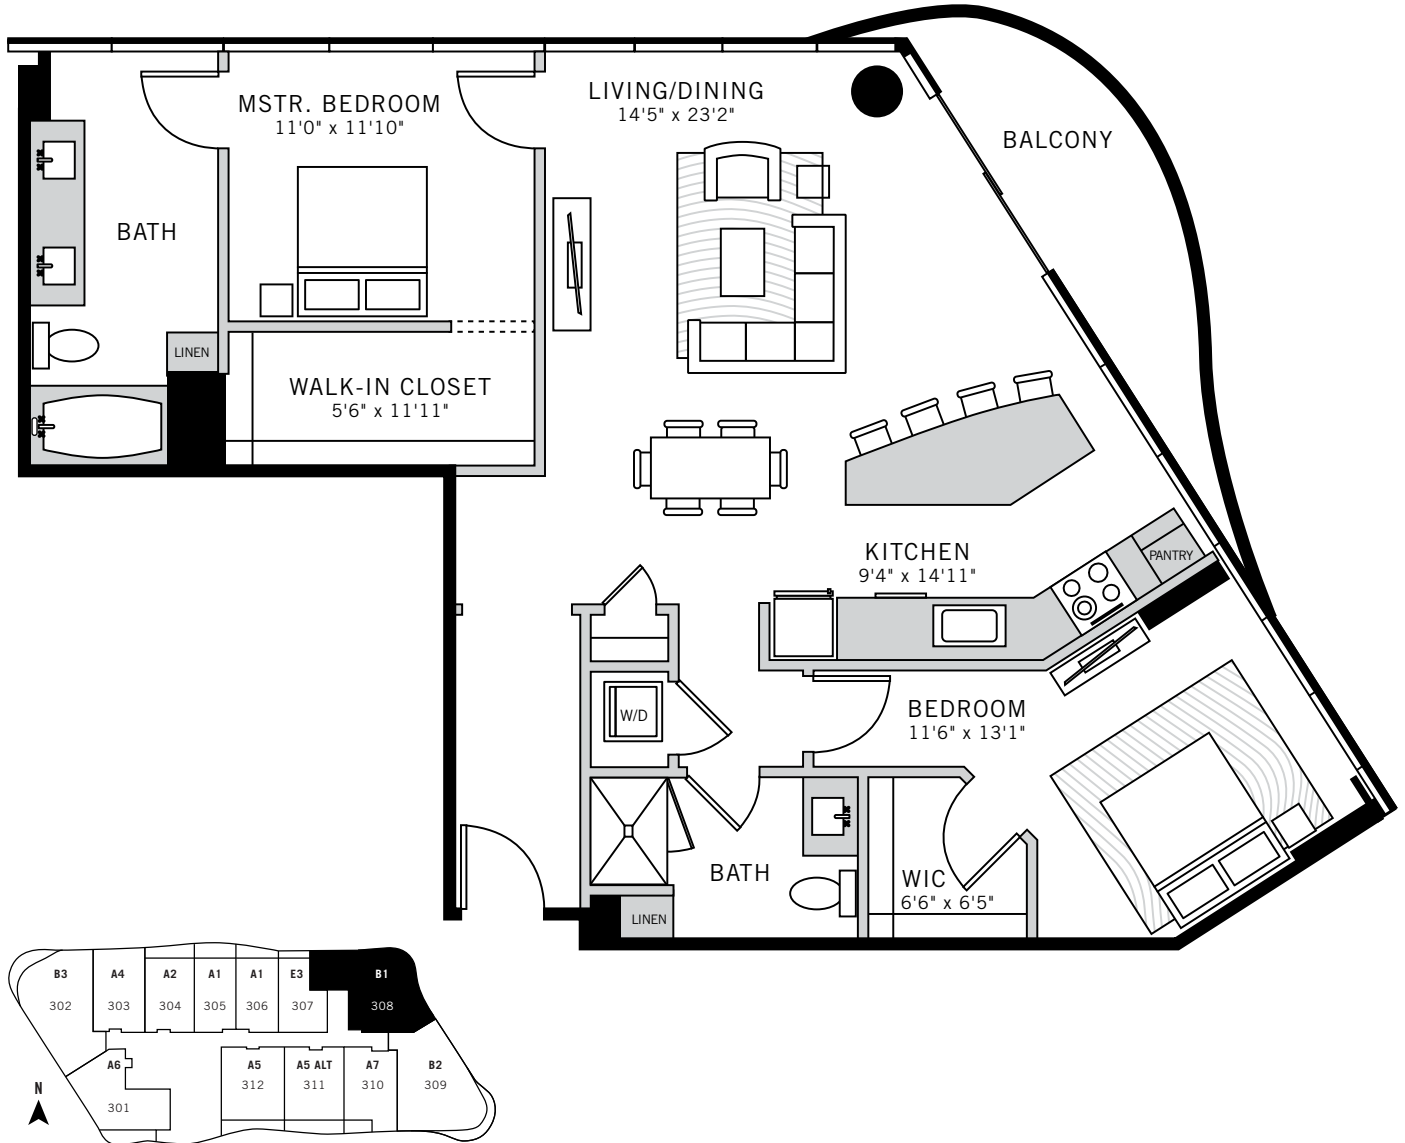

1

UPTOWN

Floor Plans

P. 214 468 0001 2619 MCKINNEY AVENUE, DALLAS, TEXAS 75204 ONEUPTOWN.COM

TOWER RESIDENCE 8

2 BED / 2 BATH / 1211 ft²

Floor plans shown are not to any particular scale and are subject to change. All dimensions are approximate, are subject to change, and are measured using specific measurement methods, which dimensions may vary from the description and definition of the "residence" and "unit" as set forth in the purchase contract and which will be conveyed.