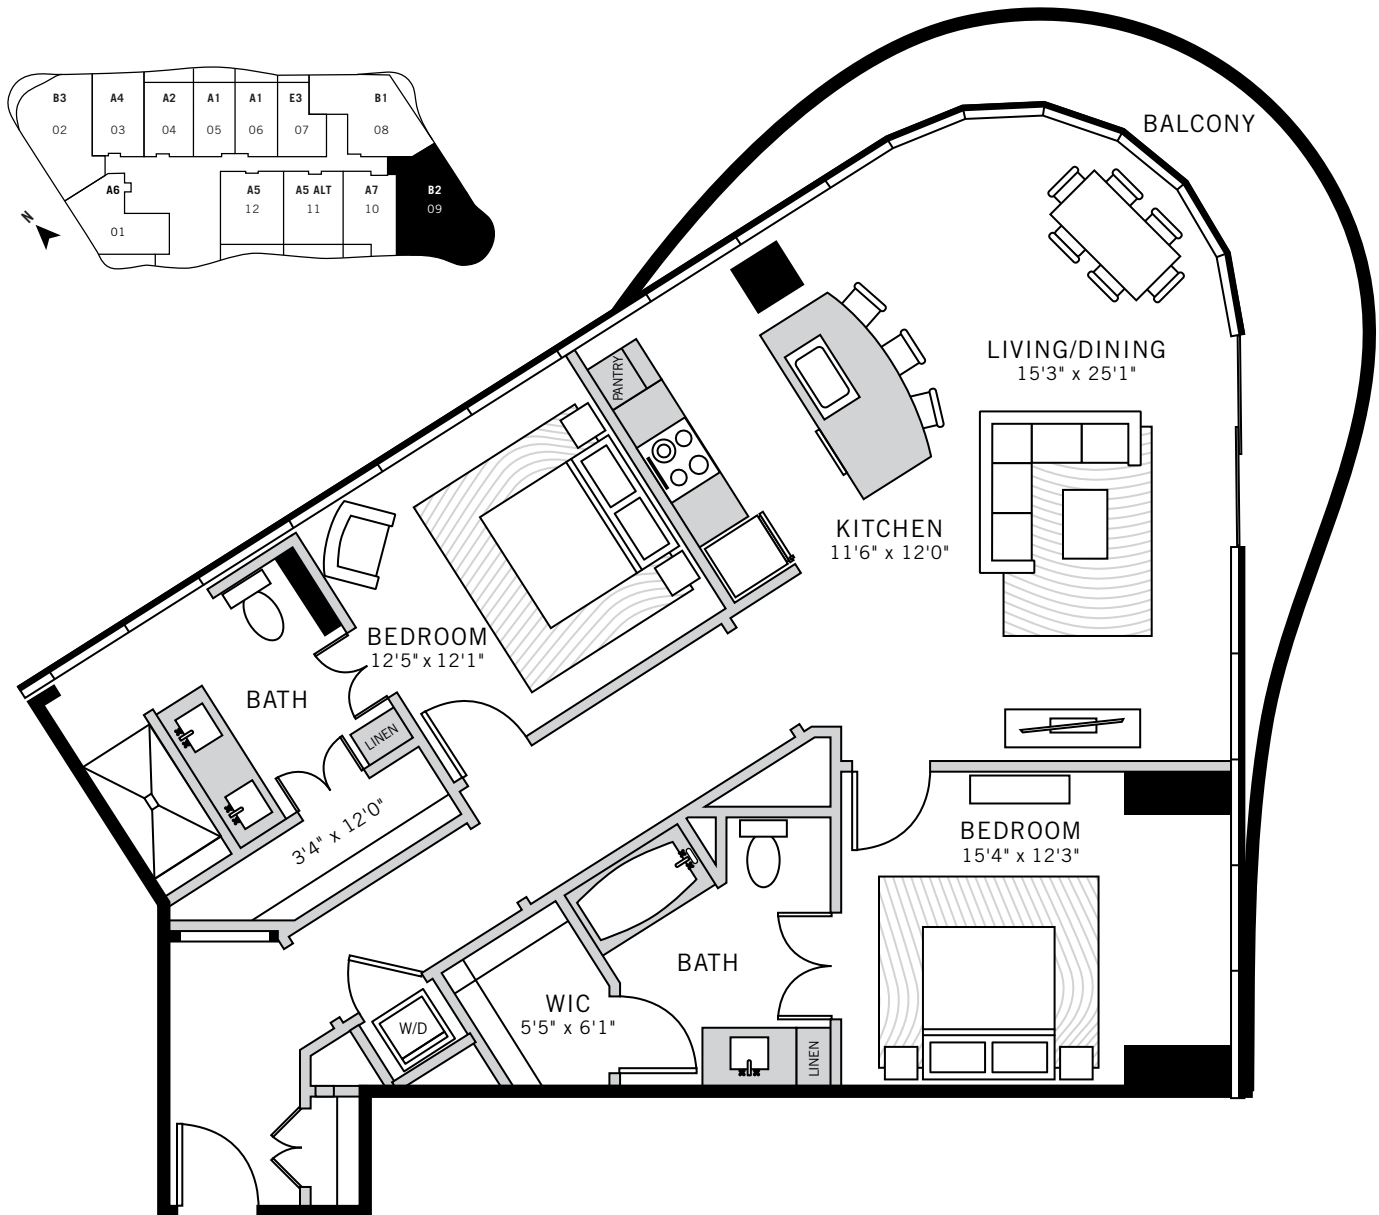

1

UPTOWN

Floor Plans

P. 214 468 0001 2619 MCKINNEY AVENUE, DALLAS, TEXAS 75204 ONEUPTOWN.COM

TOWER RESIDENCE 9

2 BED / 2 BATH / 1318 ft²

Floor plans shown are not to any particular scale and are subject to change. All dimensions are approximate, are subject to change, and are measured using specific measurement methods, which dimensions may vary from the description and definition of the "residence" and "unit" as set forth in the purchase contract and which will be conveyed.