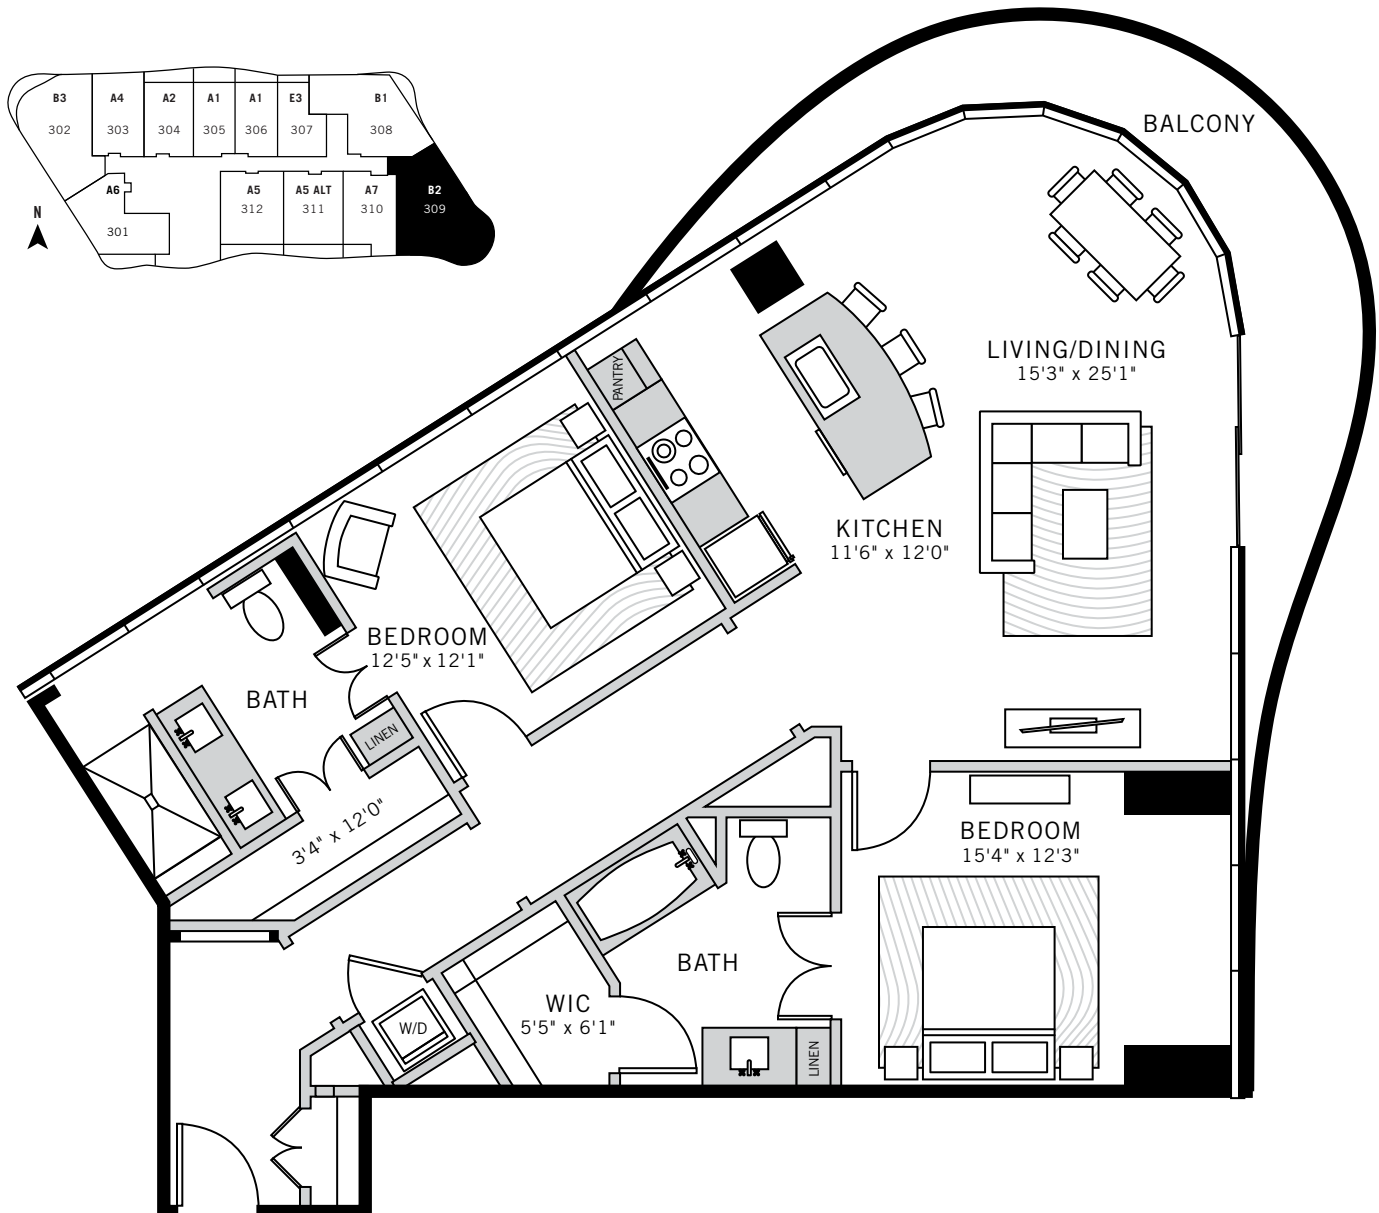

1

UPTOWN

Floor Plans

P. 214 468 0001 2619 MCKINNEY AVENUE, DALLAS, TEXAS 75204 ONEUPTOWN.COM

TOWER RESIDENCE 9

2 BED / 2 BATH / 1318 ft²

Floor plans shown are not to any particular scale and are subject to change. All dimensions are approximate, are subject to change, and are measured using specific measurement methods, which dimensions may vary from the description and definition of the "residence" and "unit" as set forth in the purchase contract and which will be conveyed.