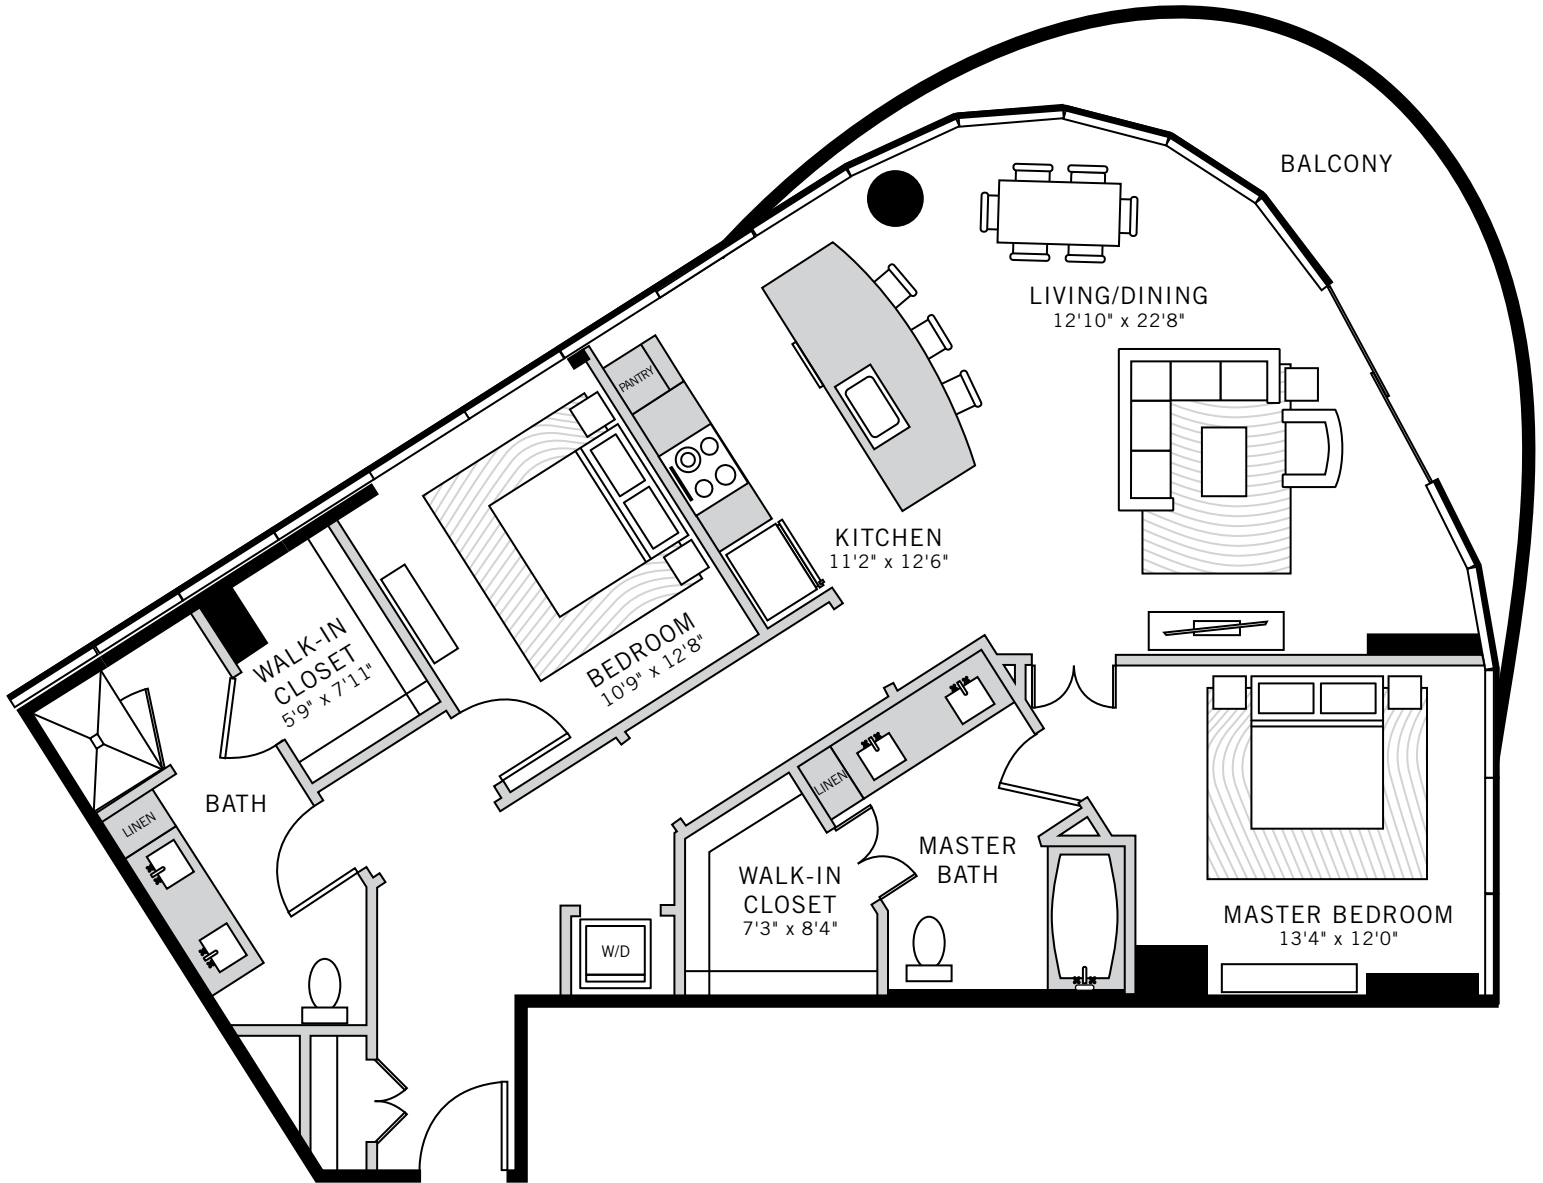

1

UPTOWN

Floor Plans

P. 214 468 0001 2619 MCKINNEY AVENUE, DALLAS, TEXAS 75204 ONEUPTOWN.COM

PENTHOUSE SUITE 2 | *One Elite Plans*

2 BED / 2 BATH

1,275 ft²

Floorplans are artist's rendering. All dimensions are approximate. Actual product and specifications may vary in dimension or detail. Not all features are available in every apartment. Prices and availability are subject to change. Please see a representative for details.