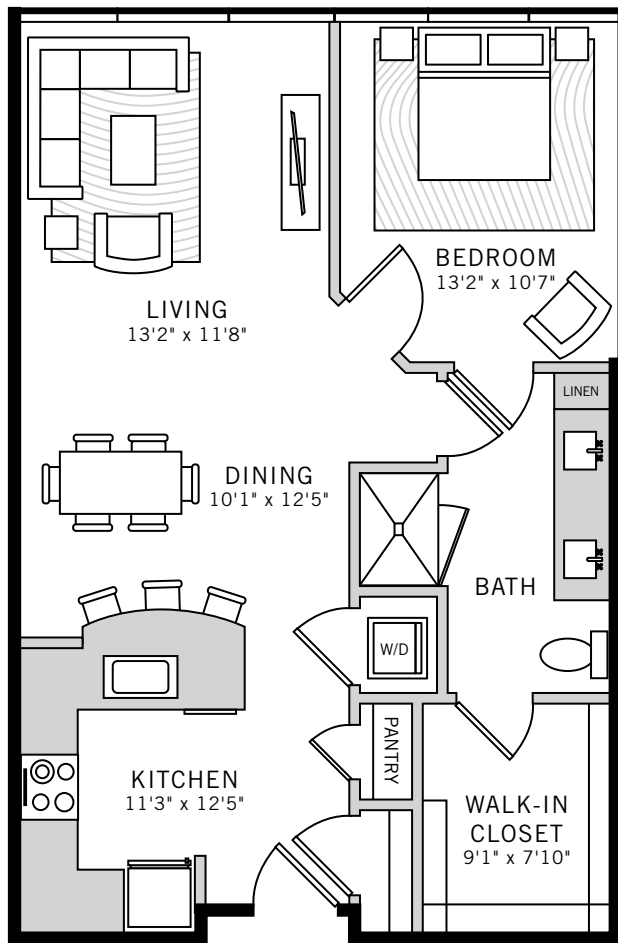

1

UPTOWN

Floor Plans

P. 214 468 0001 2619 MCKINNEY AVENUE, DALLAS, TEXAS 75204 ONEUPTOWN.COM

TOWER RESIDENCE 3 | *One Elevated Plans*

1 BED / 1 BATH

771 ft²

Floorplans are artist's rendering. All dimensions are approximate. Actual product and specifications may vary in dimension or detail. Not all features are available in every apartment. Prices and availability are subject to change. Please see a representative for details.