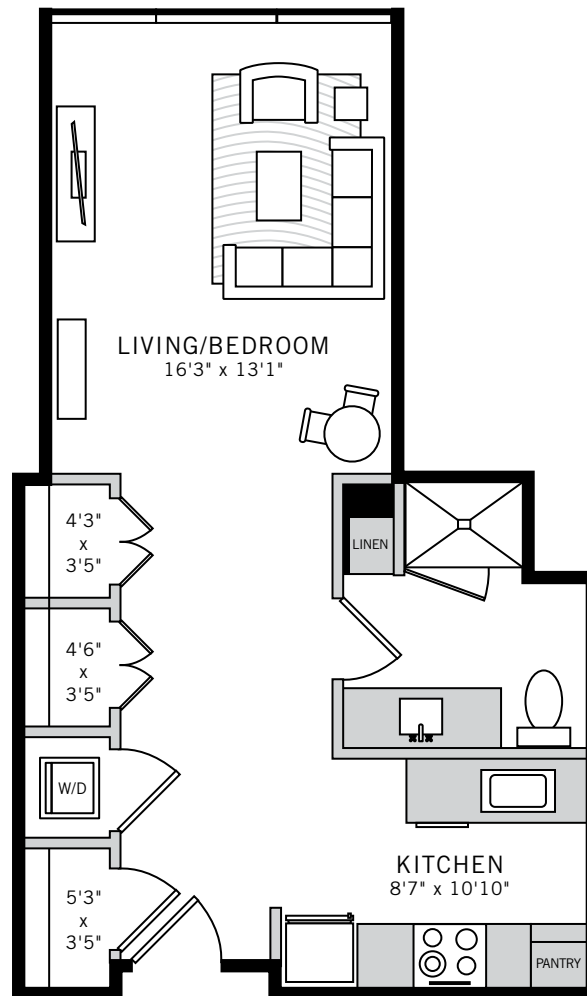

1

UPTOWN

Floor Plans

P. 214 468 0001 2619 MCKINNEY AVENUE, DALLAS, TEXAS 75204 ONEUPTOWN.COM

TOWER RESIDENCE 7 | *One Essential Plans*

STUDIO

584 ft²

Floorplans are artist's rendering. All dimensions are approximate. Actual product and specifications may vary in dimension or detail. Not all features are available in every apartment. Prices and availability are subject to change. Please see a representative for details.