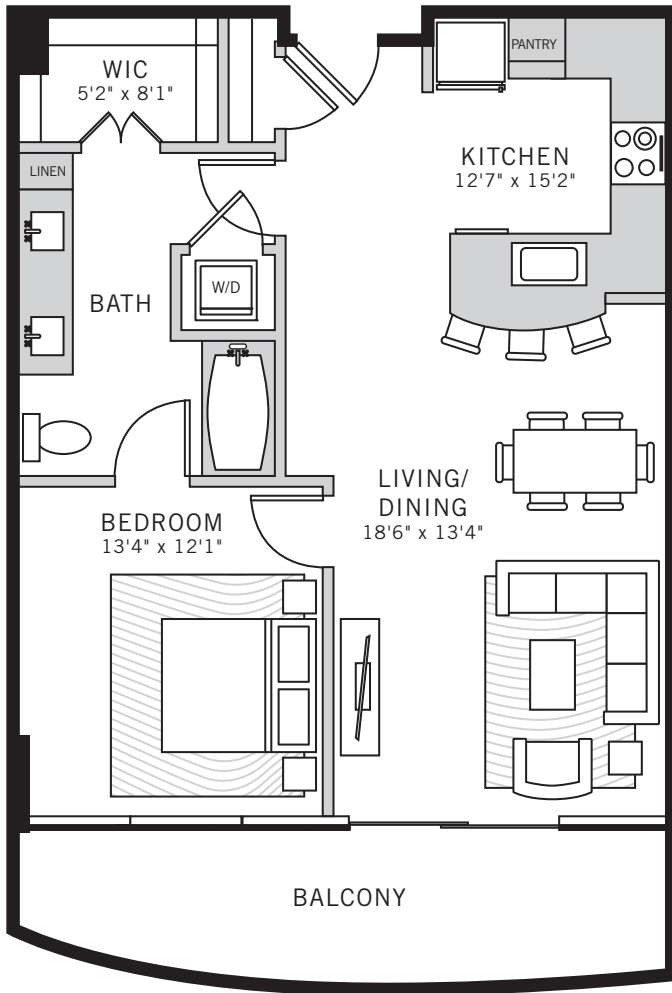

1

UPTOWN

Floor Plans

P. 214 468 0001 2619 MCKINNEY AVENUE, DALLAS, TEXAS 75204 ONEUPTOWN.COM

TOWER RESIDENCE 11 | One Elevated Plans

1 BED / 1 BATH

837 ft²

Floorplans are artist's rendering. All dimensions are approximate. Actual product and specifications may vary in dimension or detail. Not all features are available in every apartment. Prices and availability are subject to change. Please see a representative for details.