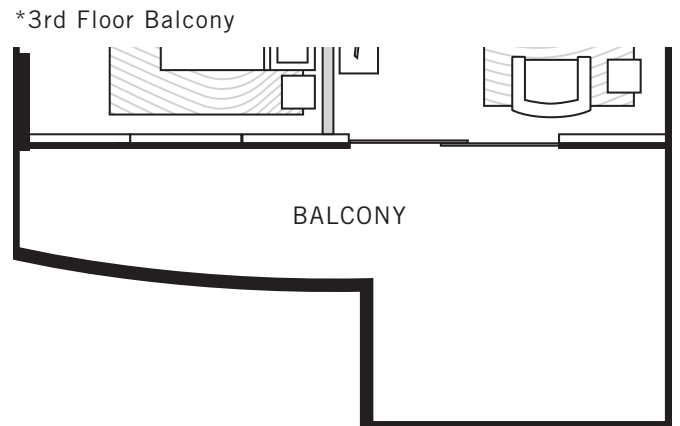

1

UPTOWN

Floor Plans

P. 214 468 0001 2619 MCKINNEY AVENUE, DALLAS, TEXAS 75204 ONEUPTOWN.COM

TOWER RESIDENCE 11 | One Elevated Plans

1 BED / 1 BATH

837 ft²

Floorplans are artist's rendering. All dimensions are approximate. Actual product and specifications may vary in dimension or detail. Not all features are available in every apartment. Prices and availability are subject to change. Please see a representative for details.