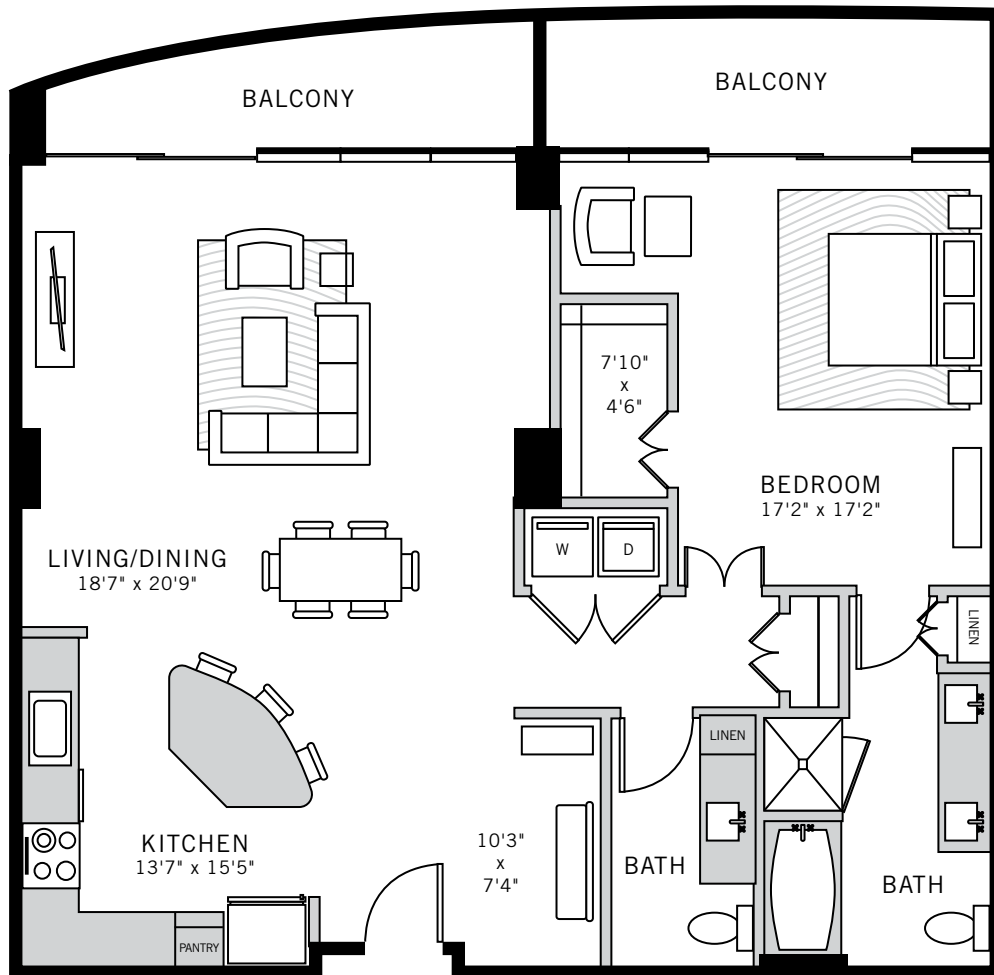

# 1

## PENTHOUSE SUITE 4 | *One Elite Plans*

1 BED / 1.5 BATH

1,237 ft<sup>2</sup>

Floorplans are artist's rendering. All dimensions are approximate. Actual product and specifications may vary in dimension or detail. Not all features are available in every apartment. Prices and availability are subject to change. Please see a representative for details.