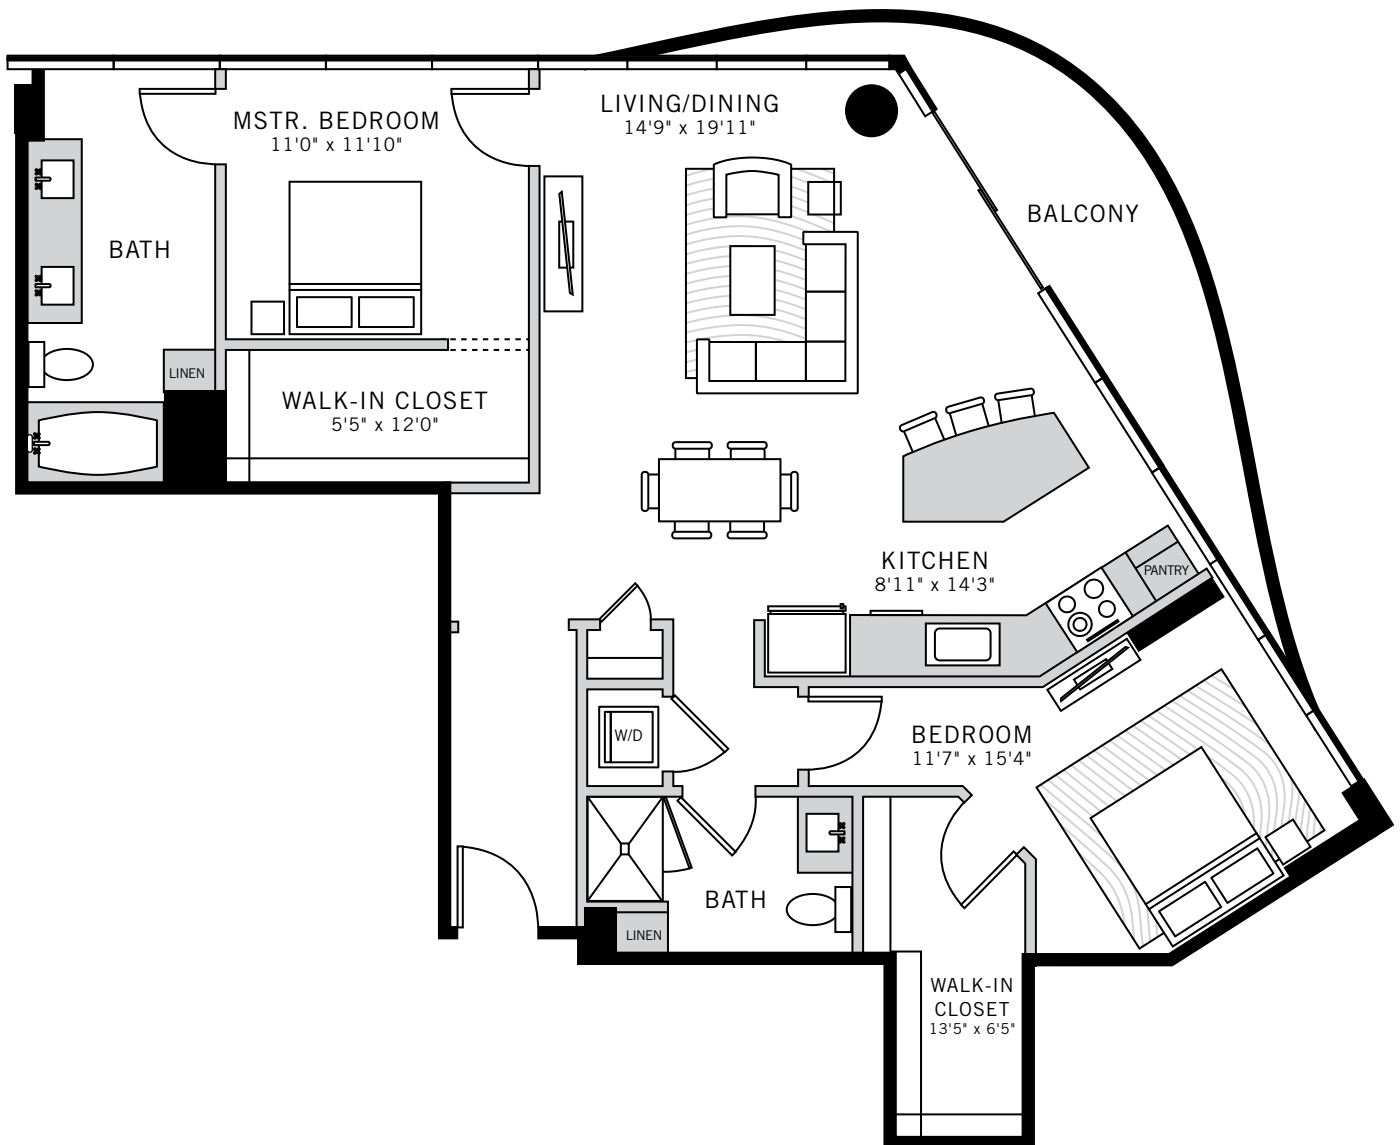

1

UPTOWN

Floor Plans

P. 214 468 0001 2619 MCKINNEY AVENUE, DALLAS, TEXAS 75204 ONEUPTOWN.COM

PENTHOUSE SUITE 6 | *One Elite Plans*

2 BED / 2 BATH

1,250 ft²

Floorplans are artist's rendering. All dimensions are approximate. Actual product and specifications may vary in dimension or detail. Not all features are available in every apartment. Prices and availability are subject to change. Please see a representative for details.